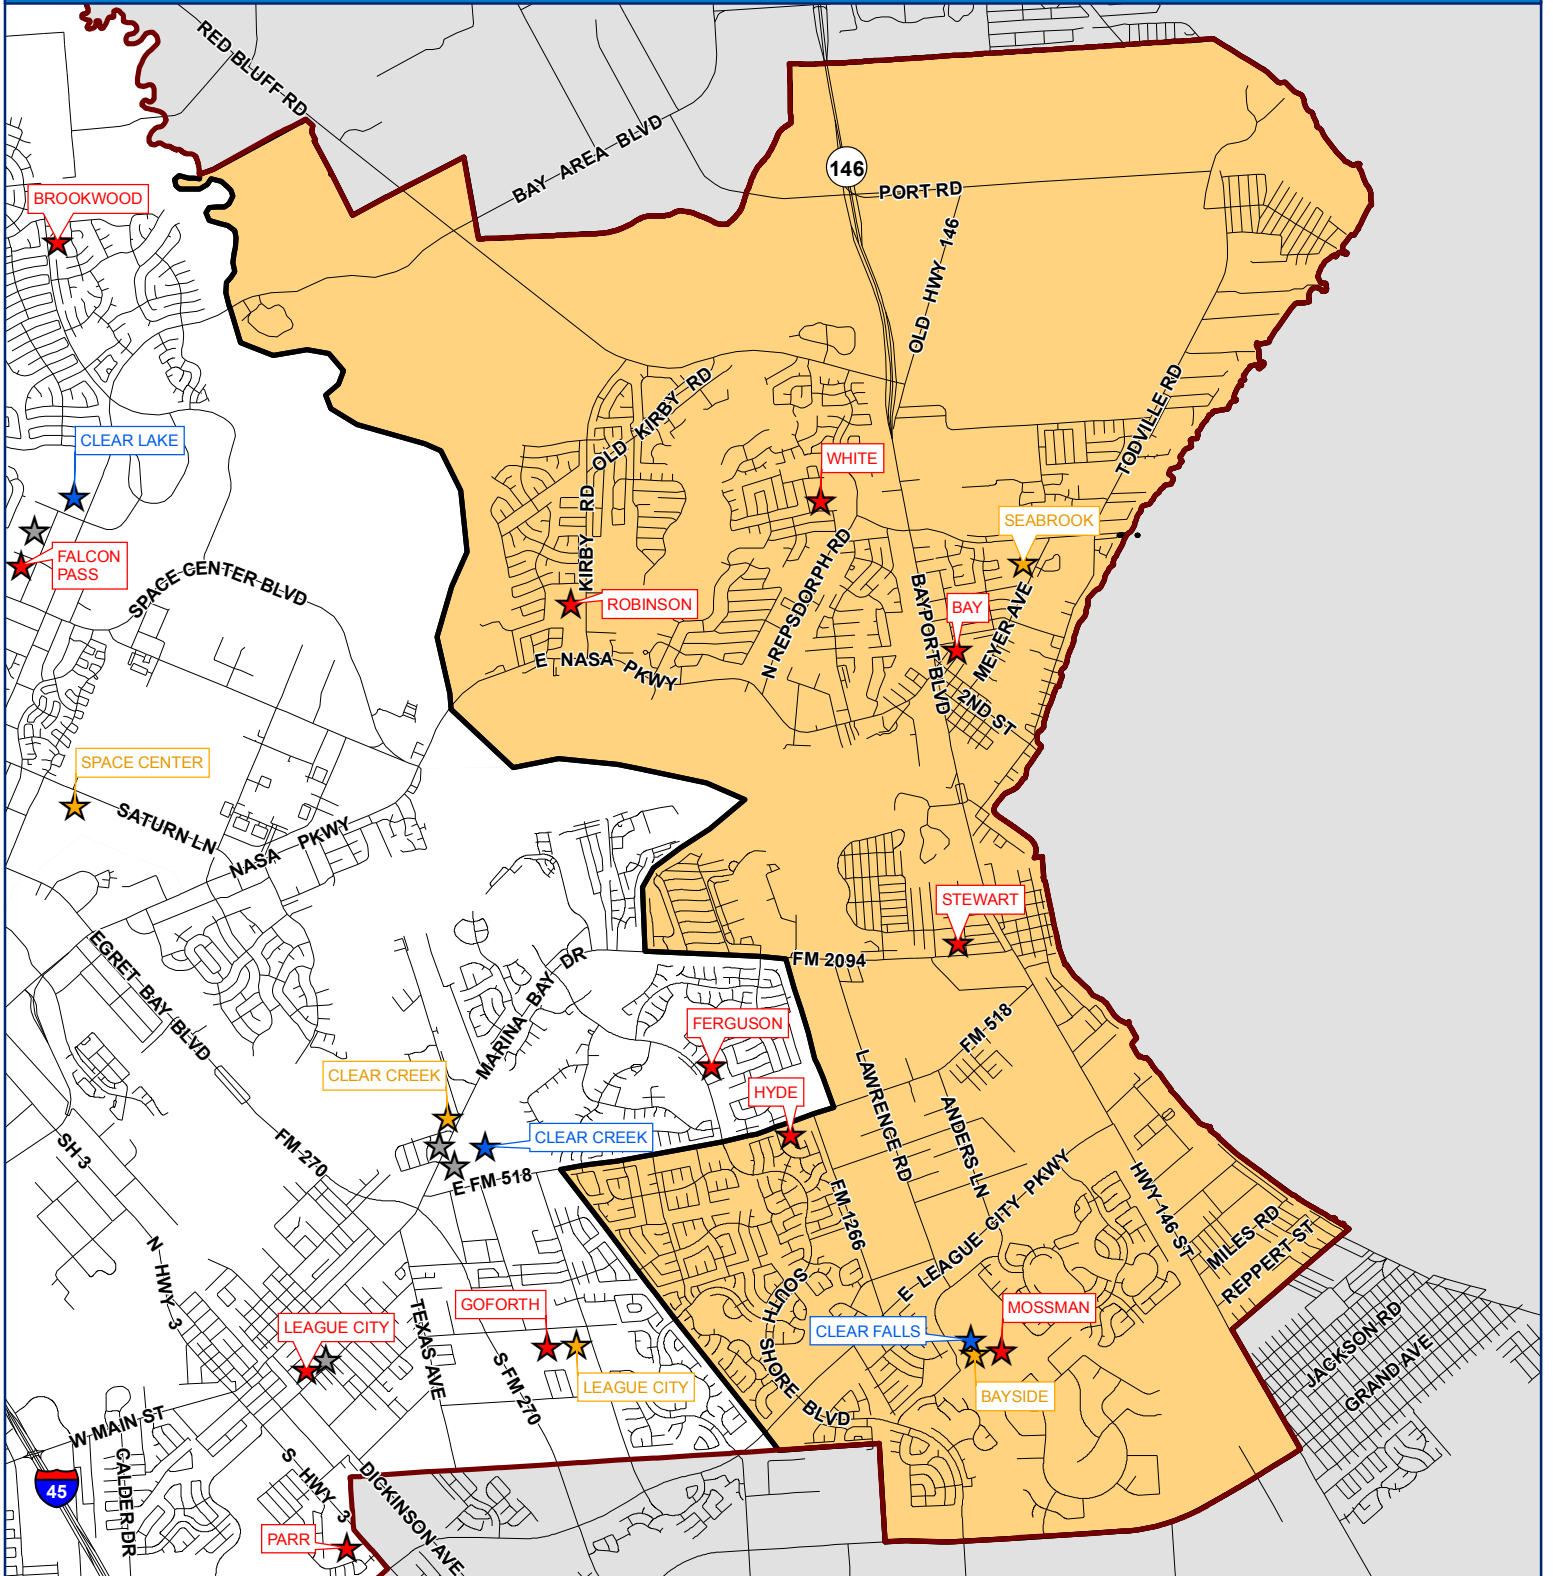

CLEAR FALLS HIGH SCHOOL

LEGEND

- ★ Elementary
- ★ Intermediate
- ★ High School
- ★ Alternative
- High Boundary
- ISD Boundary

TEMPLETON
DEMOGRAPHICS