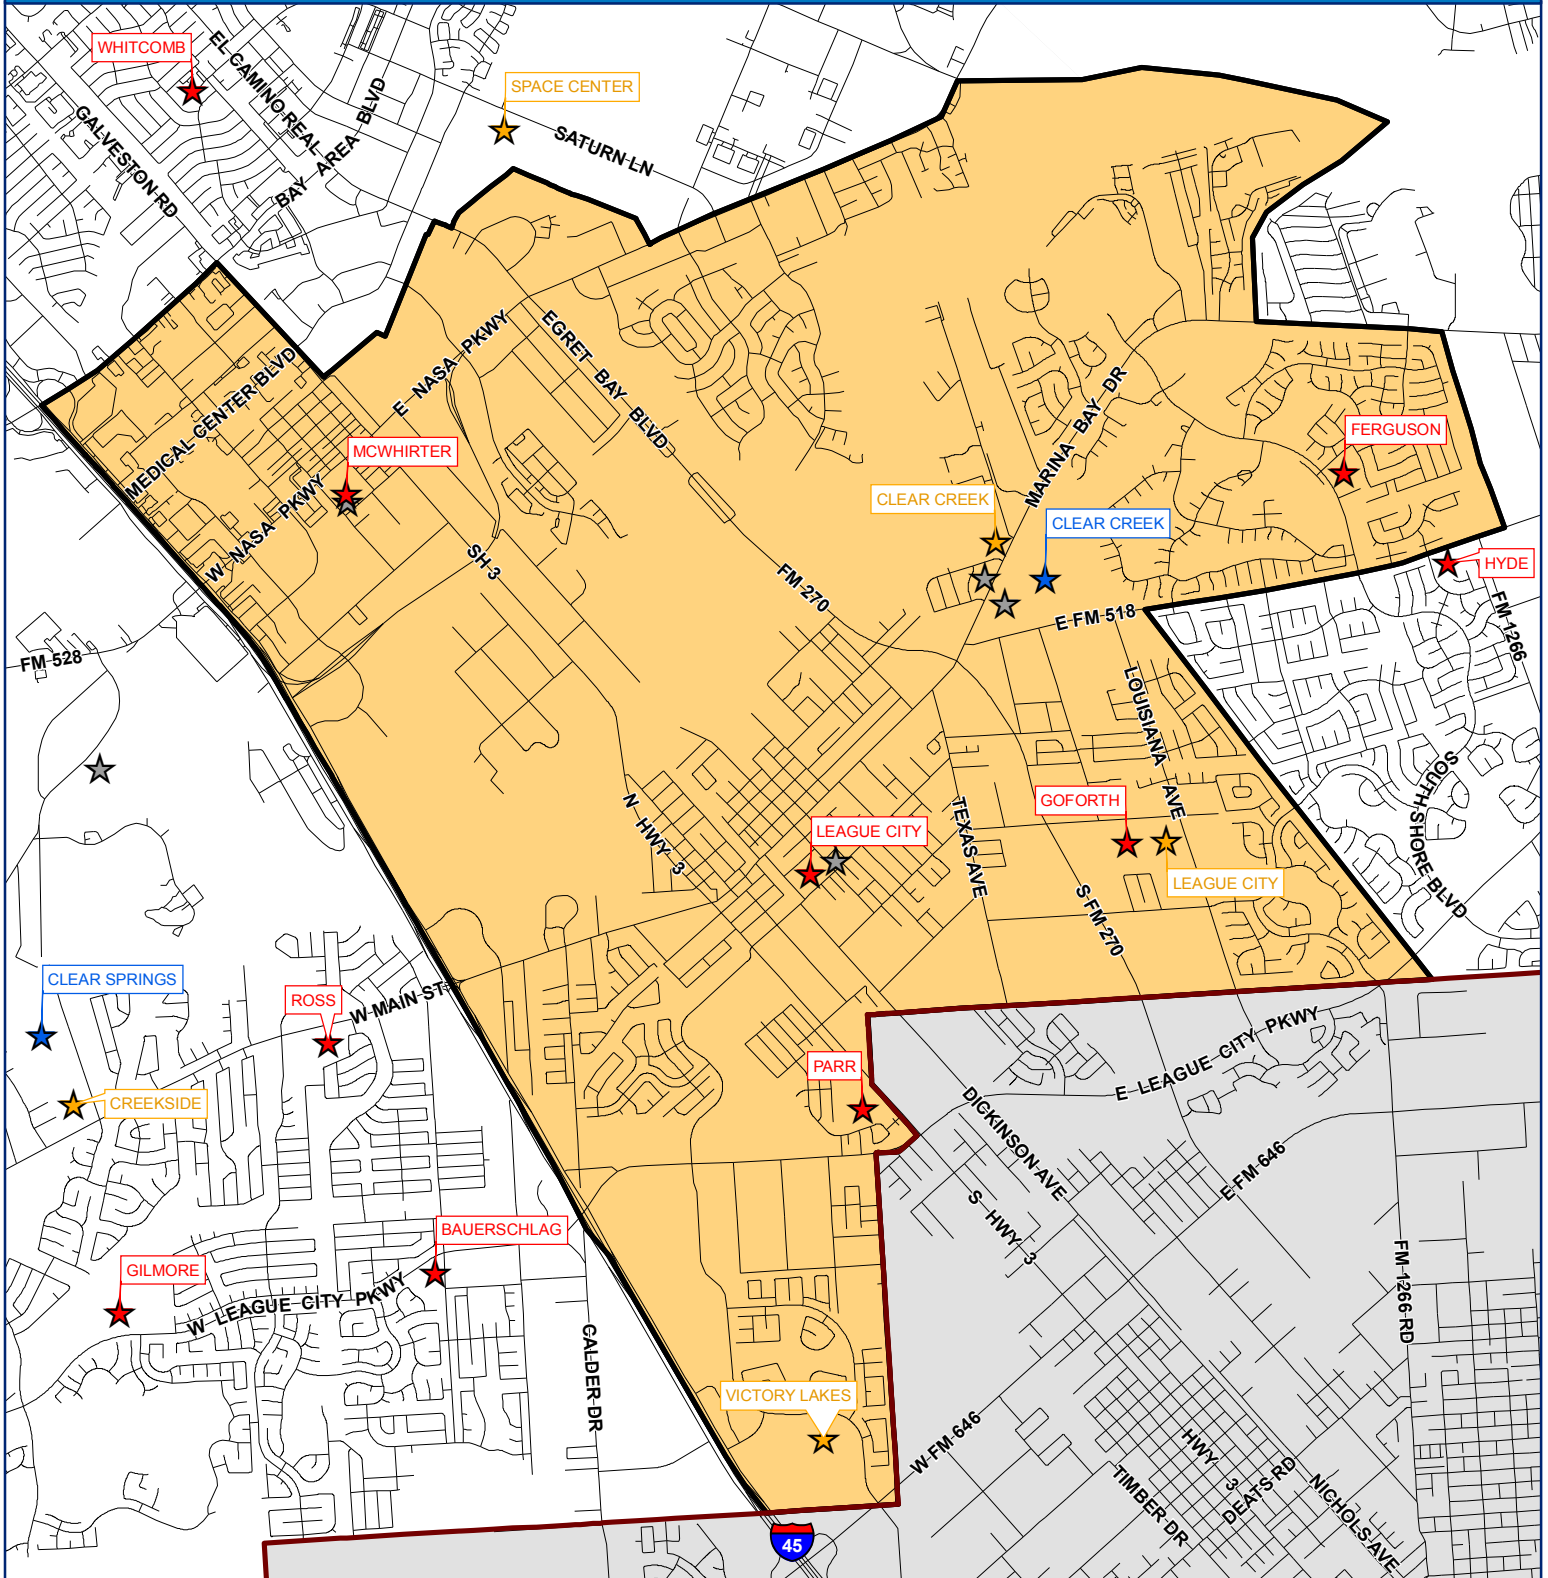

CLEAR CREEK HIGH SCHOOL

LEGEND

- ★ Elementary
- ★ Intermediate
- ★ High School
- ★ Alternative
- High Boundary
- ISD Boundary

TEMPLETON
DEMOGRAPHICS