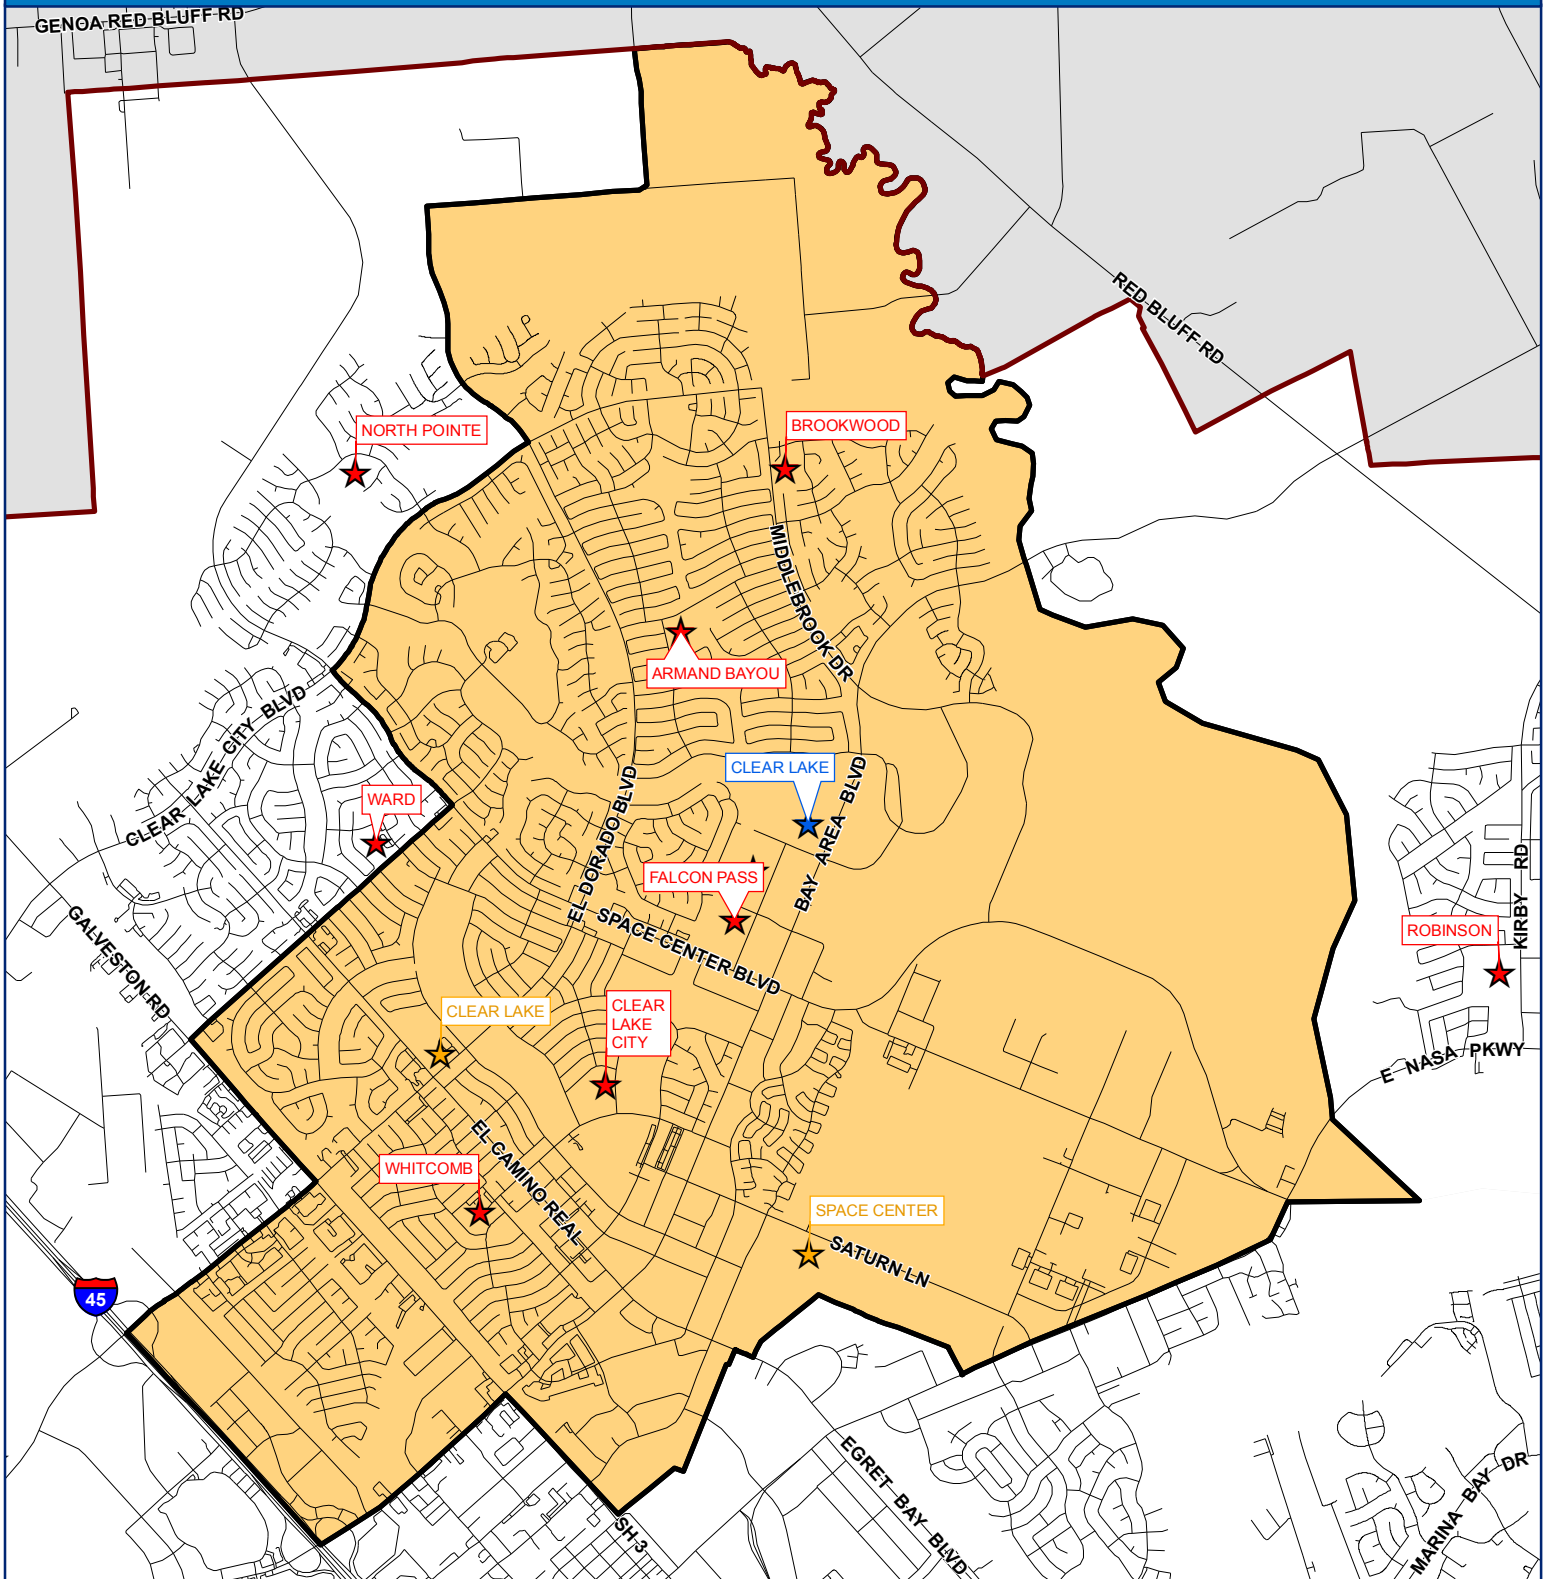

CLEAR LAKE HIGH SCHOOL

LEGEND

- ★ Elementary
- ★ Intermediate
- ★ High School
- ★ Alternative
- High Boundary
- ISD Boundary

TEMPLETON
DEMOGRAPHICS

0 0.275 0.55 1.1
Miles