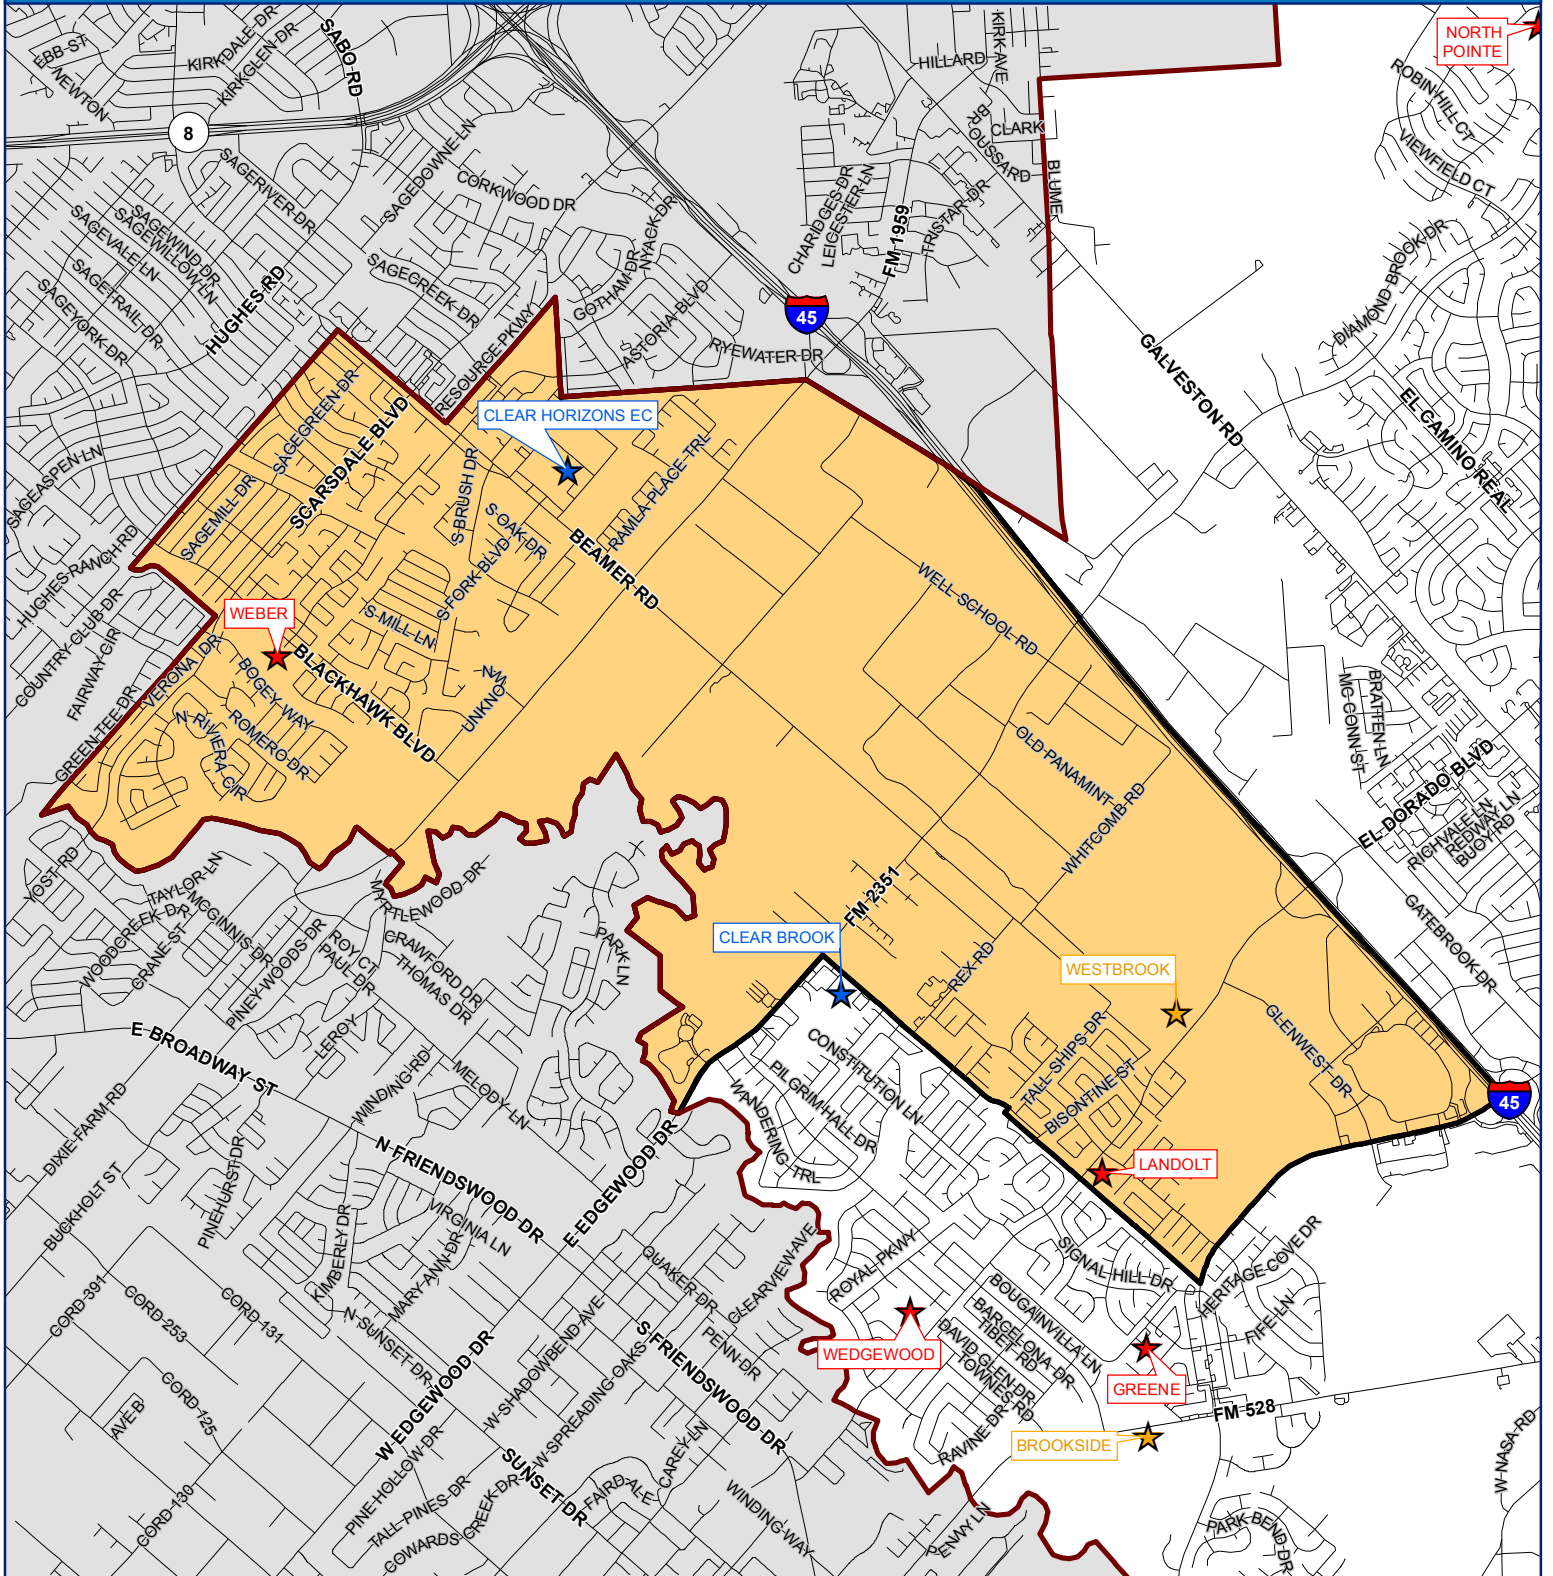

WESTBROOK INTERMEDIATE

NORTH
POINTE

CLEAR HORIZONS EC

WEBER

BLACKHAWK BLVD

CLEAR BROOK

WESTBROOK

LANDOLT

WEDGEWOOD

GREENE

BROOKSIDE