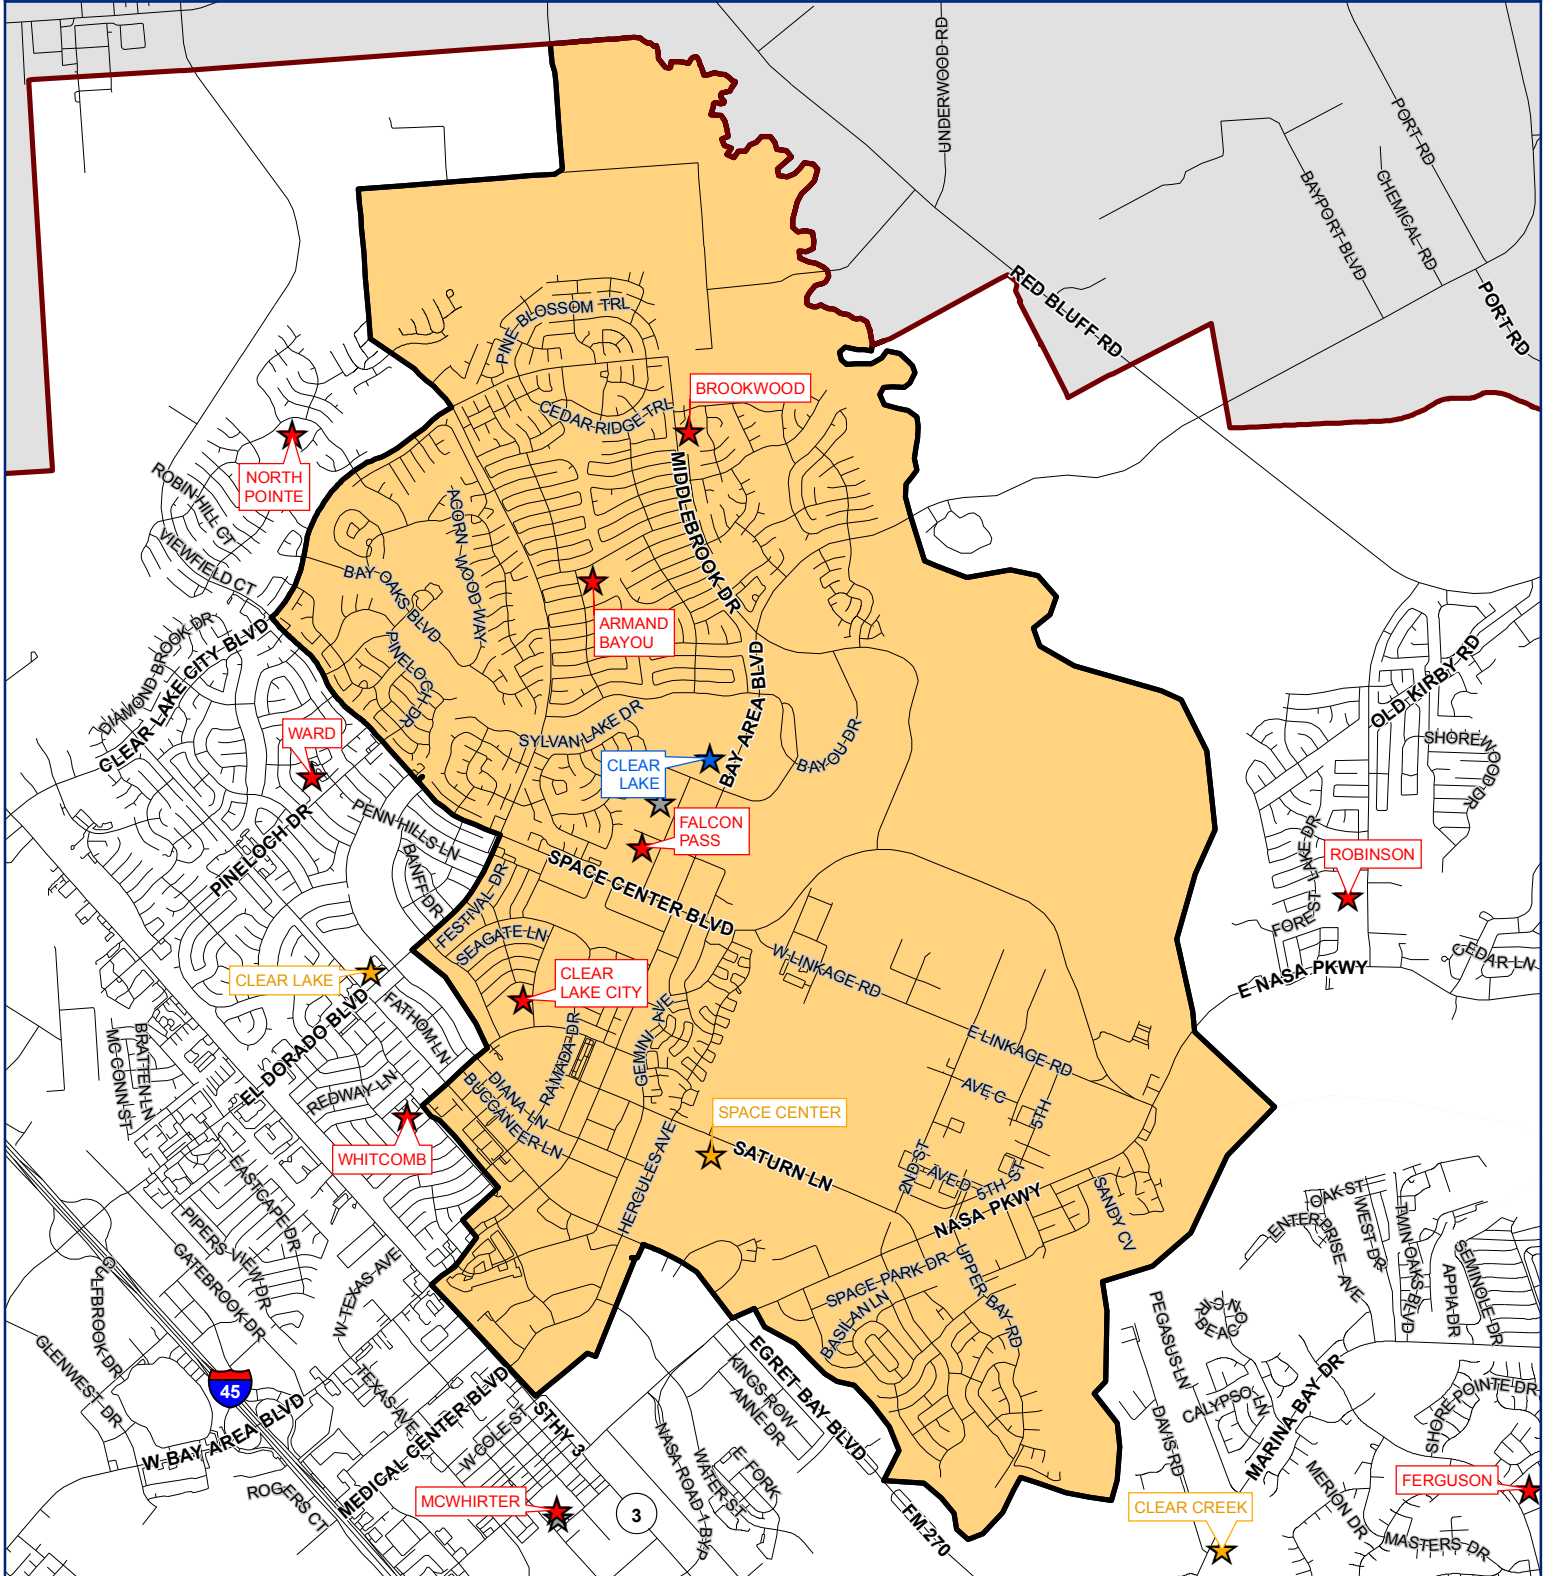

SPACE CENTER INTERMEDIATE

LEGEND

- ★ Elementary
- ★ Intermediate
- ★ High School
- ★ Alternative
- Intermediate Boundary
- ISD Boundary

0 0.3 0.6 1.2 Miles