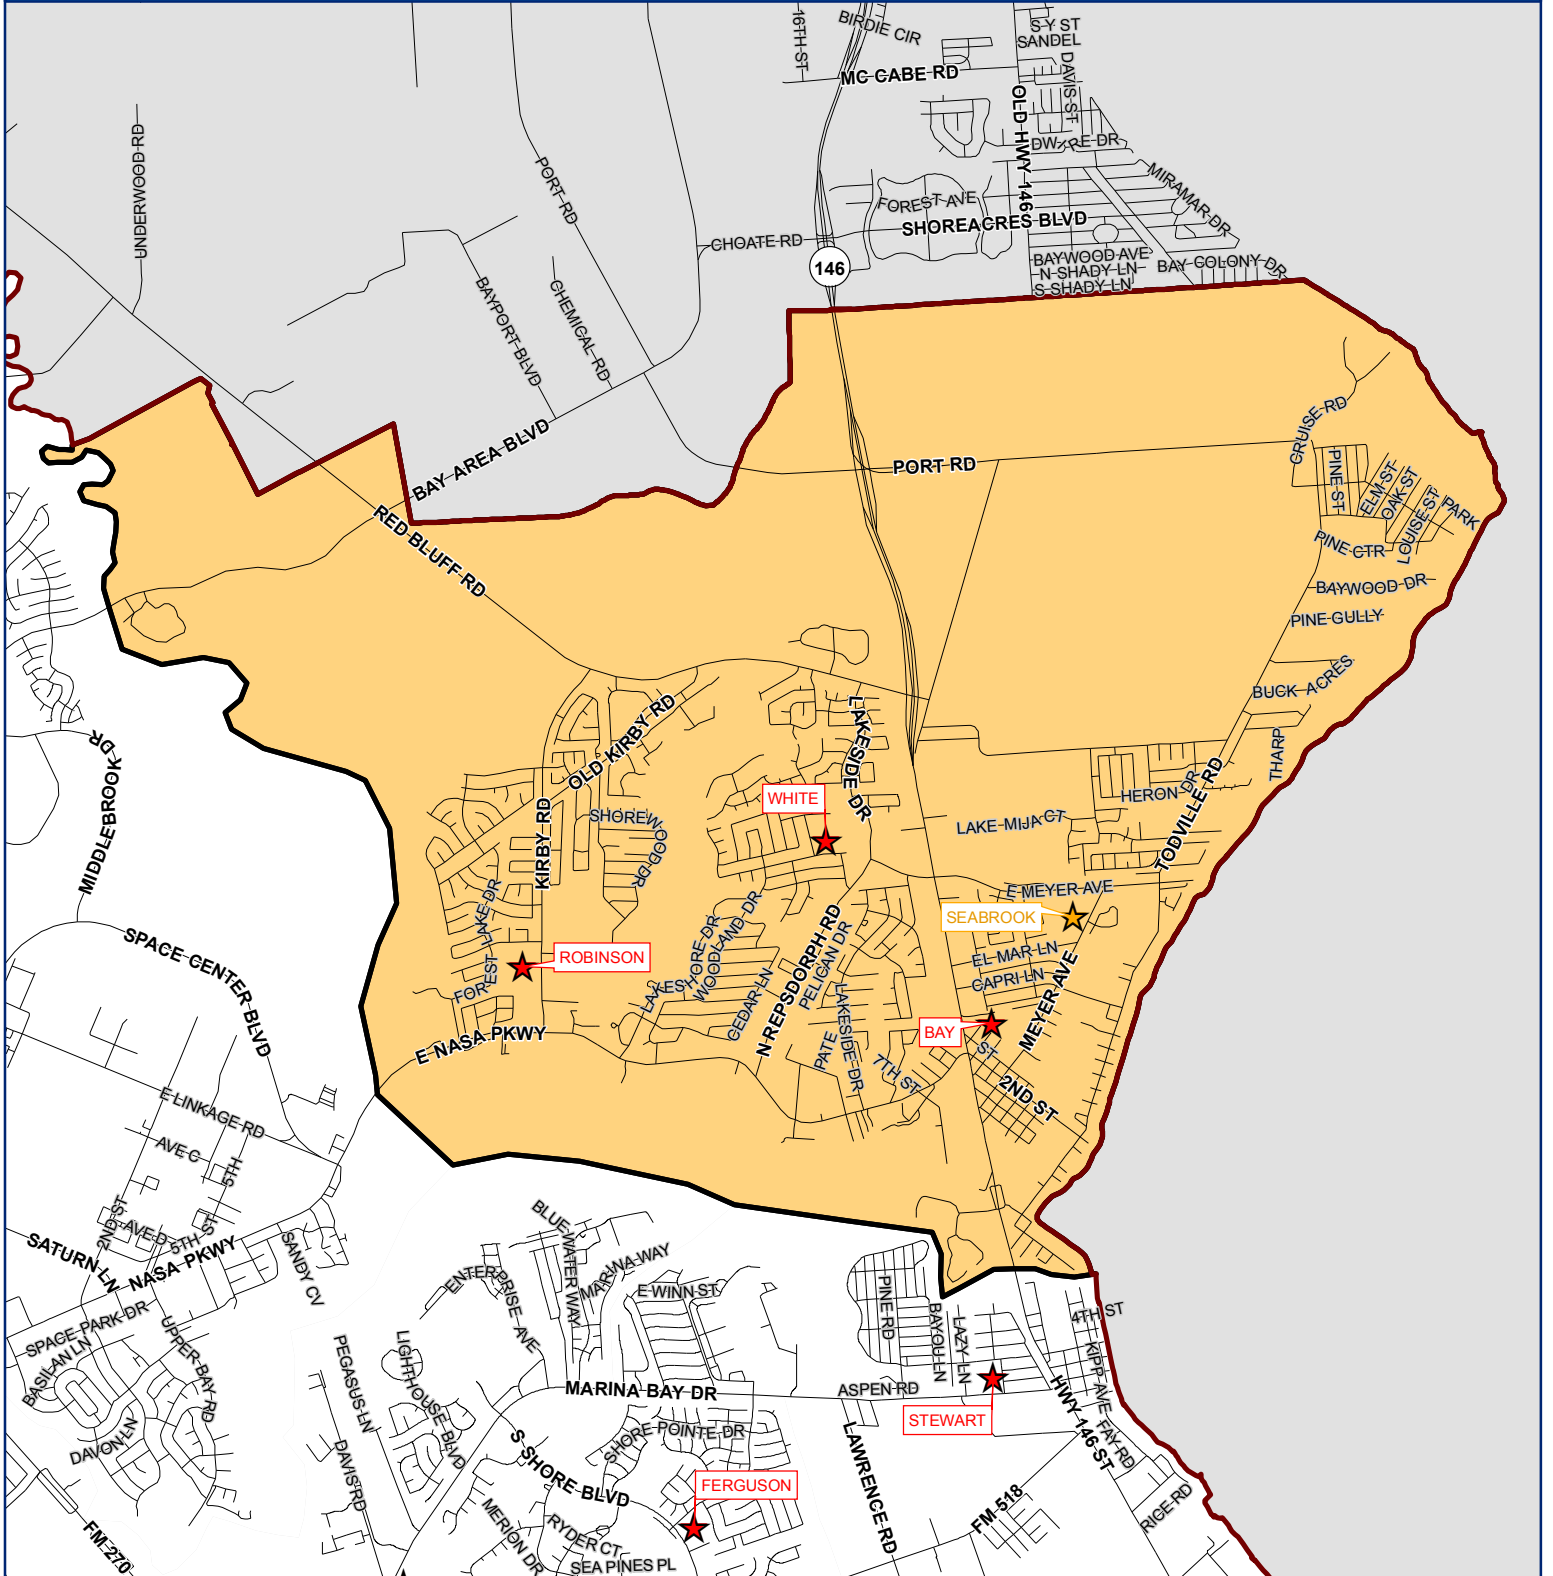

SEABROOK INTERMEDIATE

LEGEND

- ★ Elementary
- ★ Intermediate
- ★ High School
- ★ Alternative
- Intermediate Boundary
- ISD Boundary

0 0.325 0.65 1.3
Miles