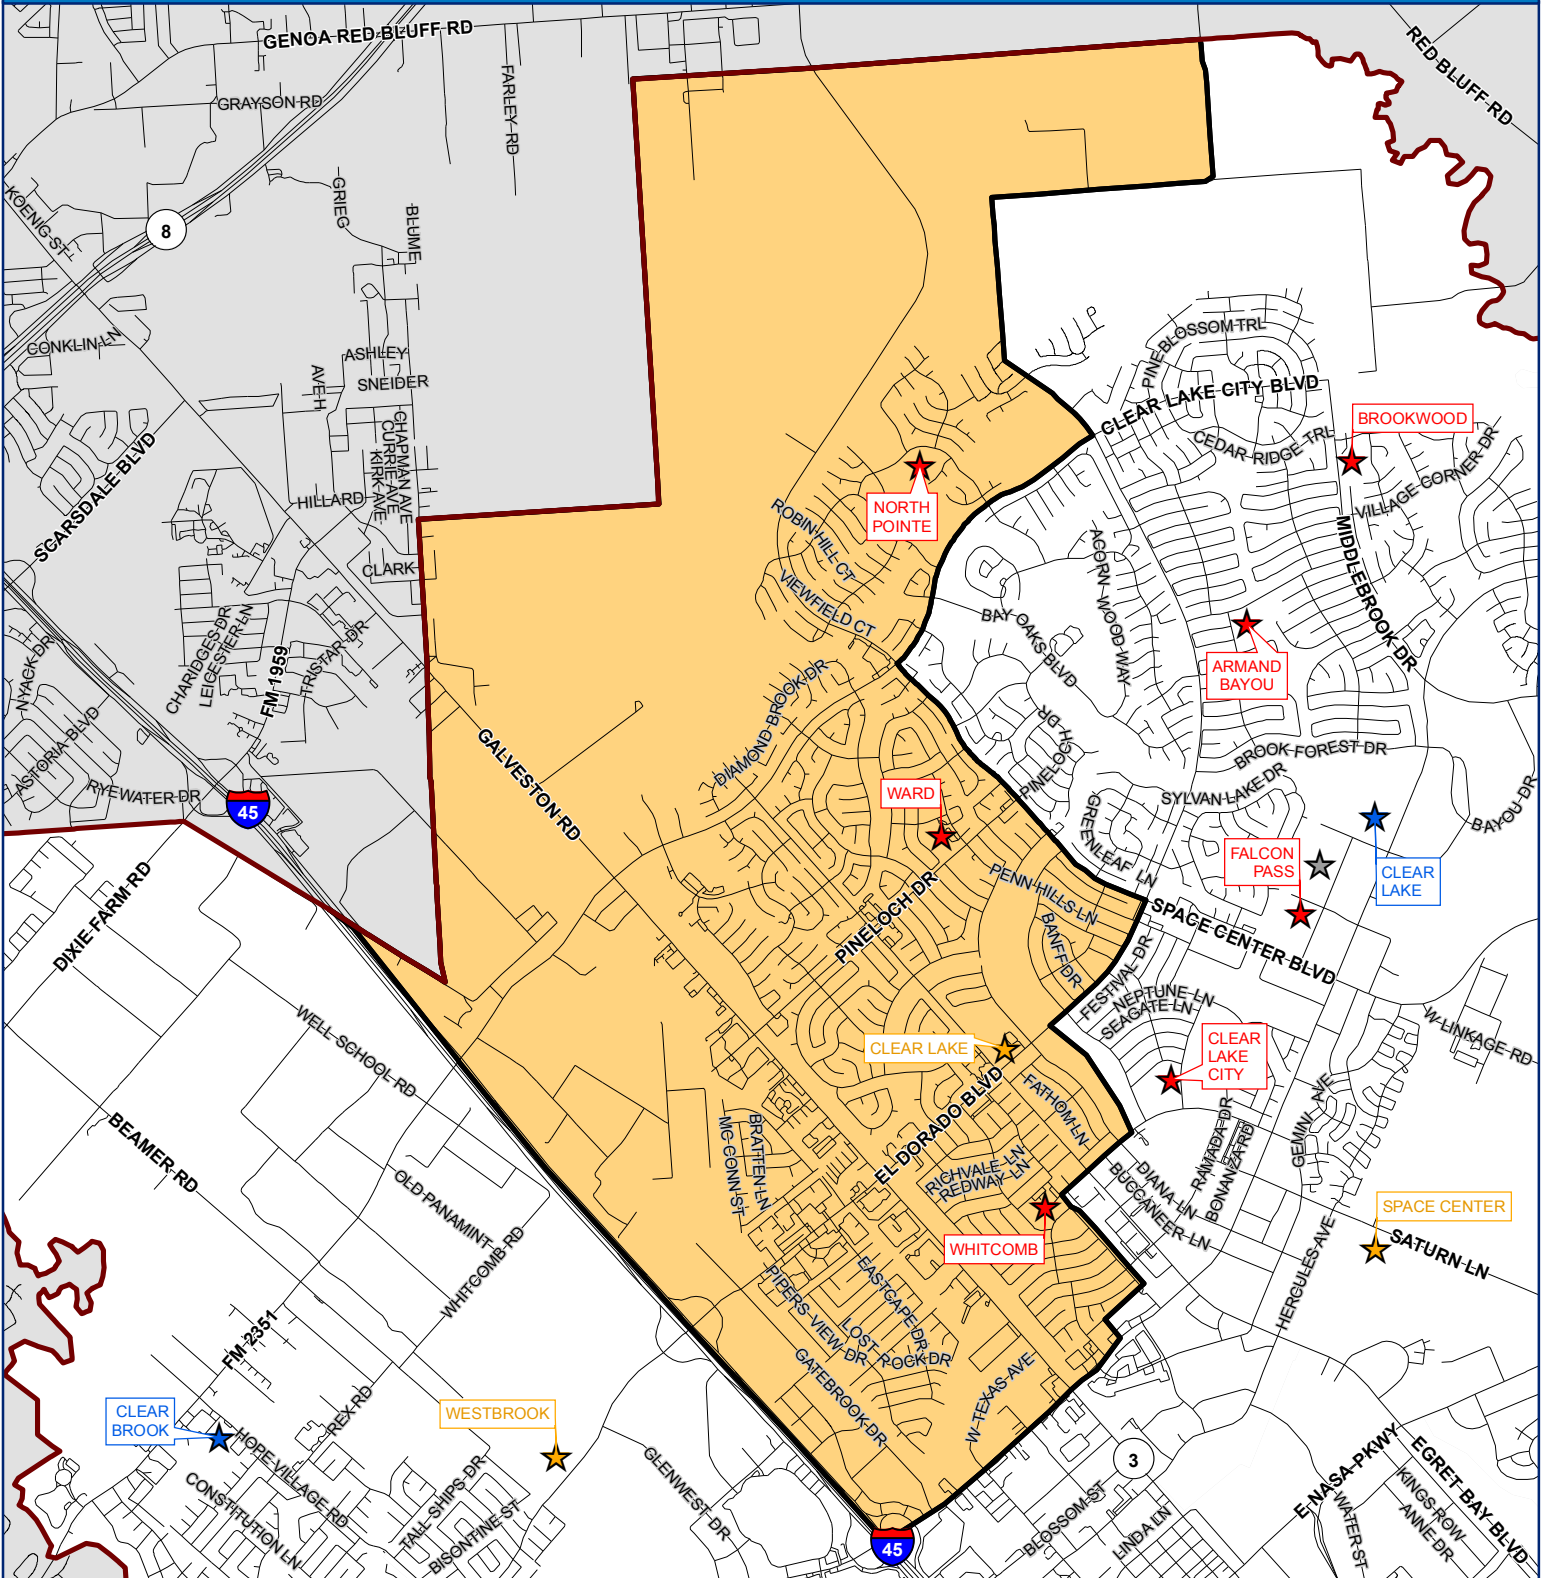

CLEAR LAKE INTERMEDIATE

LEGEND

- ★ Elementary
- ★ Intermediate
- ★ High School
- ★ Alternative
- Intermediate Boundary
- ISD Boundary

0 0.275 0.55 1.1 Miles