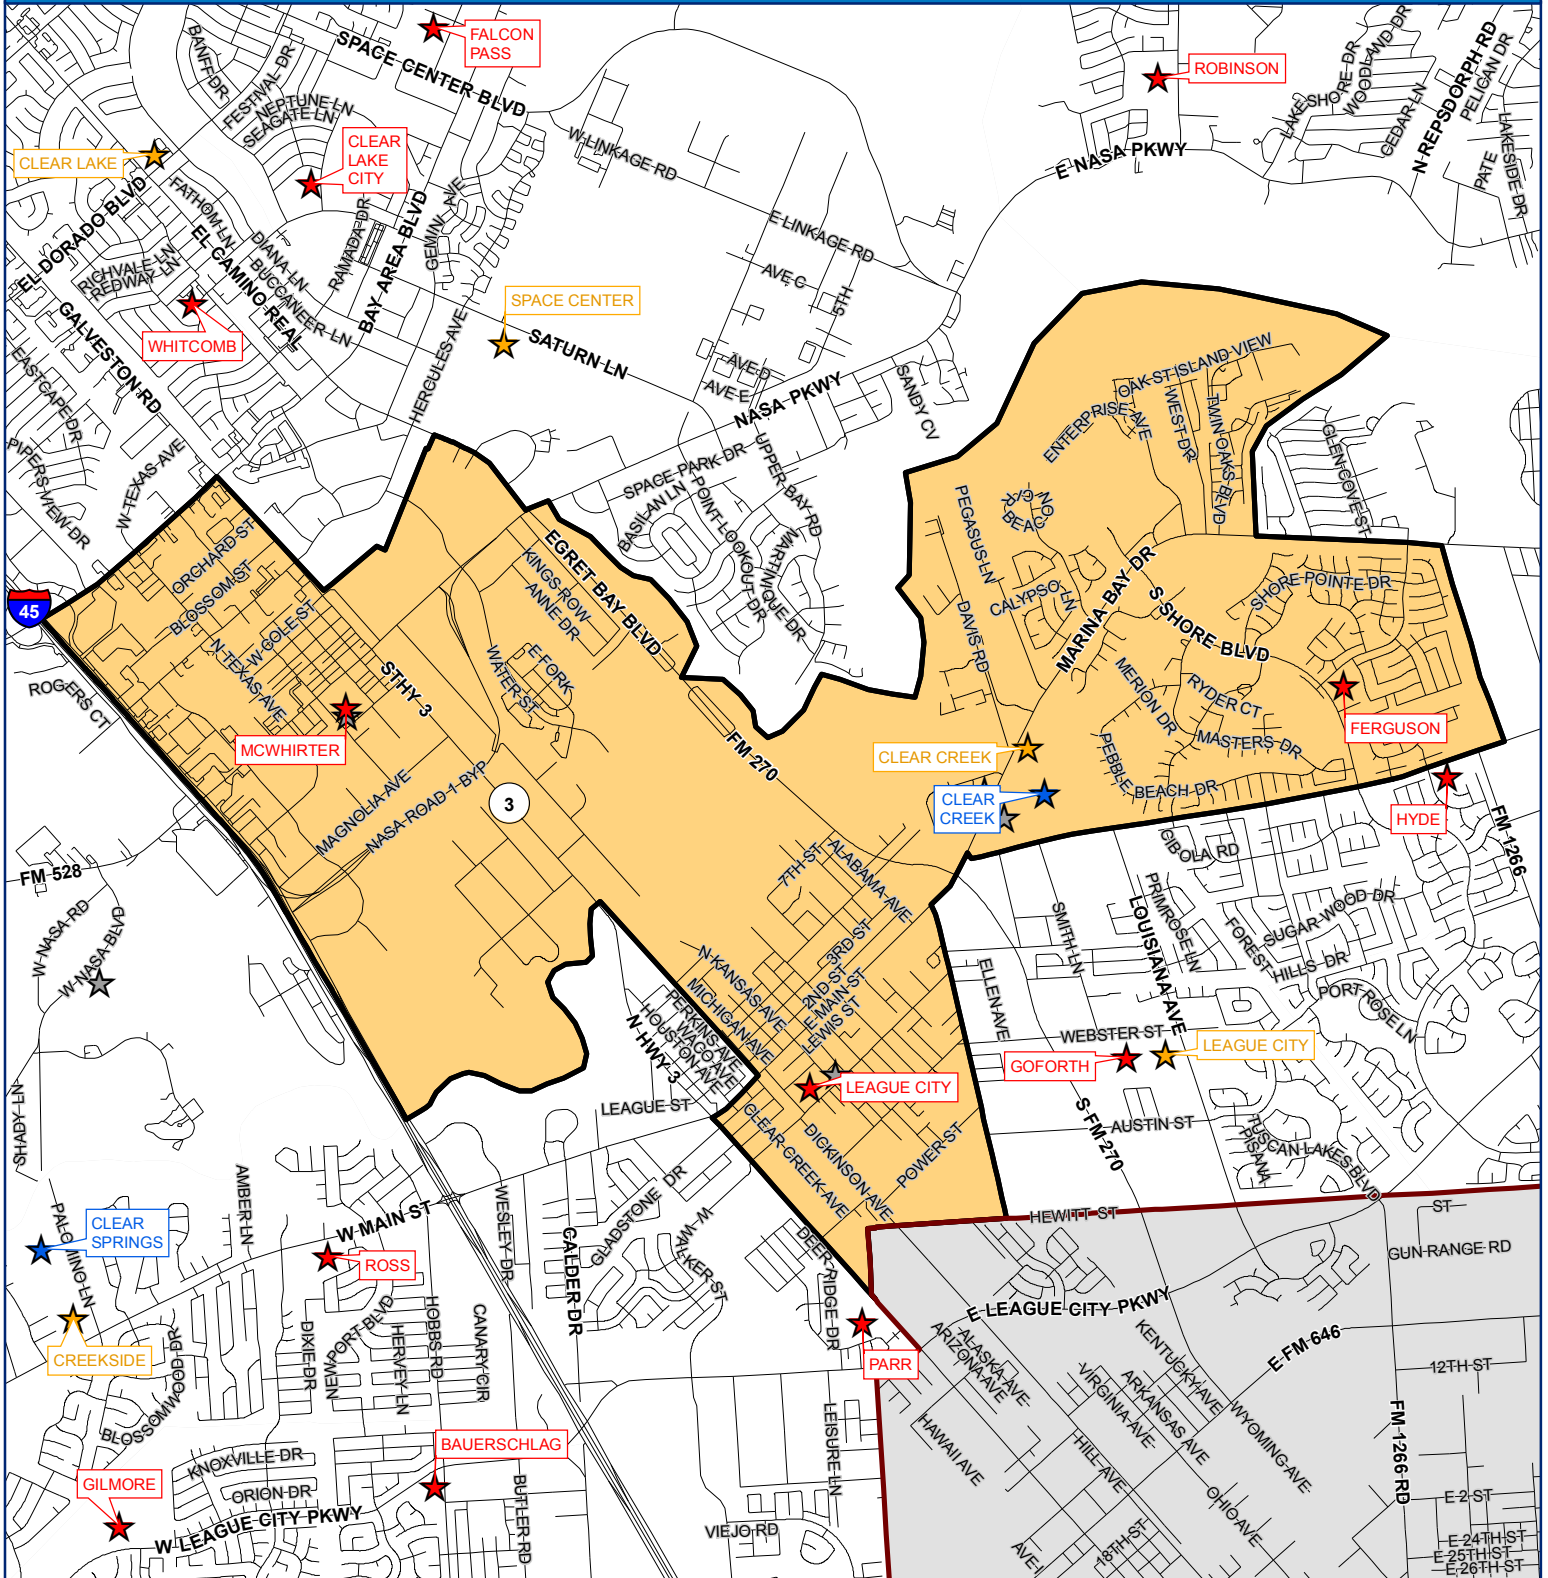

CLEAR CREEK INTERMEDIATE

LEGEND

- ★ Elementary
- ★ Intermediate
- ★ High School
- ★ Alternative
- Intermediate Boundary
- ISD Boundary

0 0.3 0.6 1.2 Miles