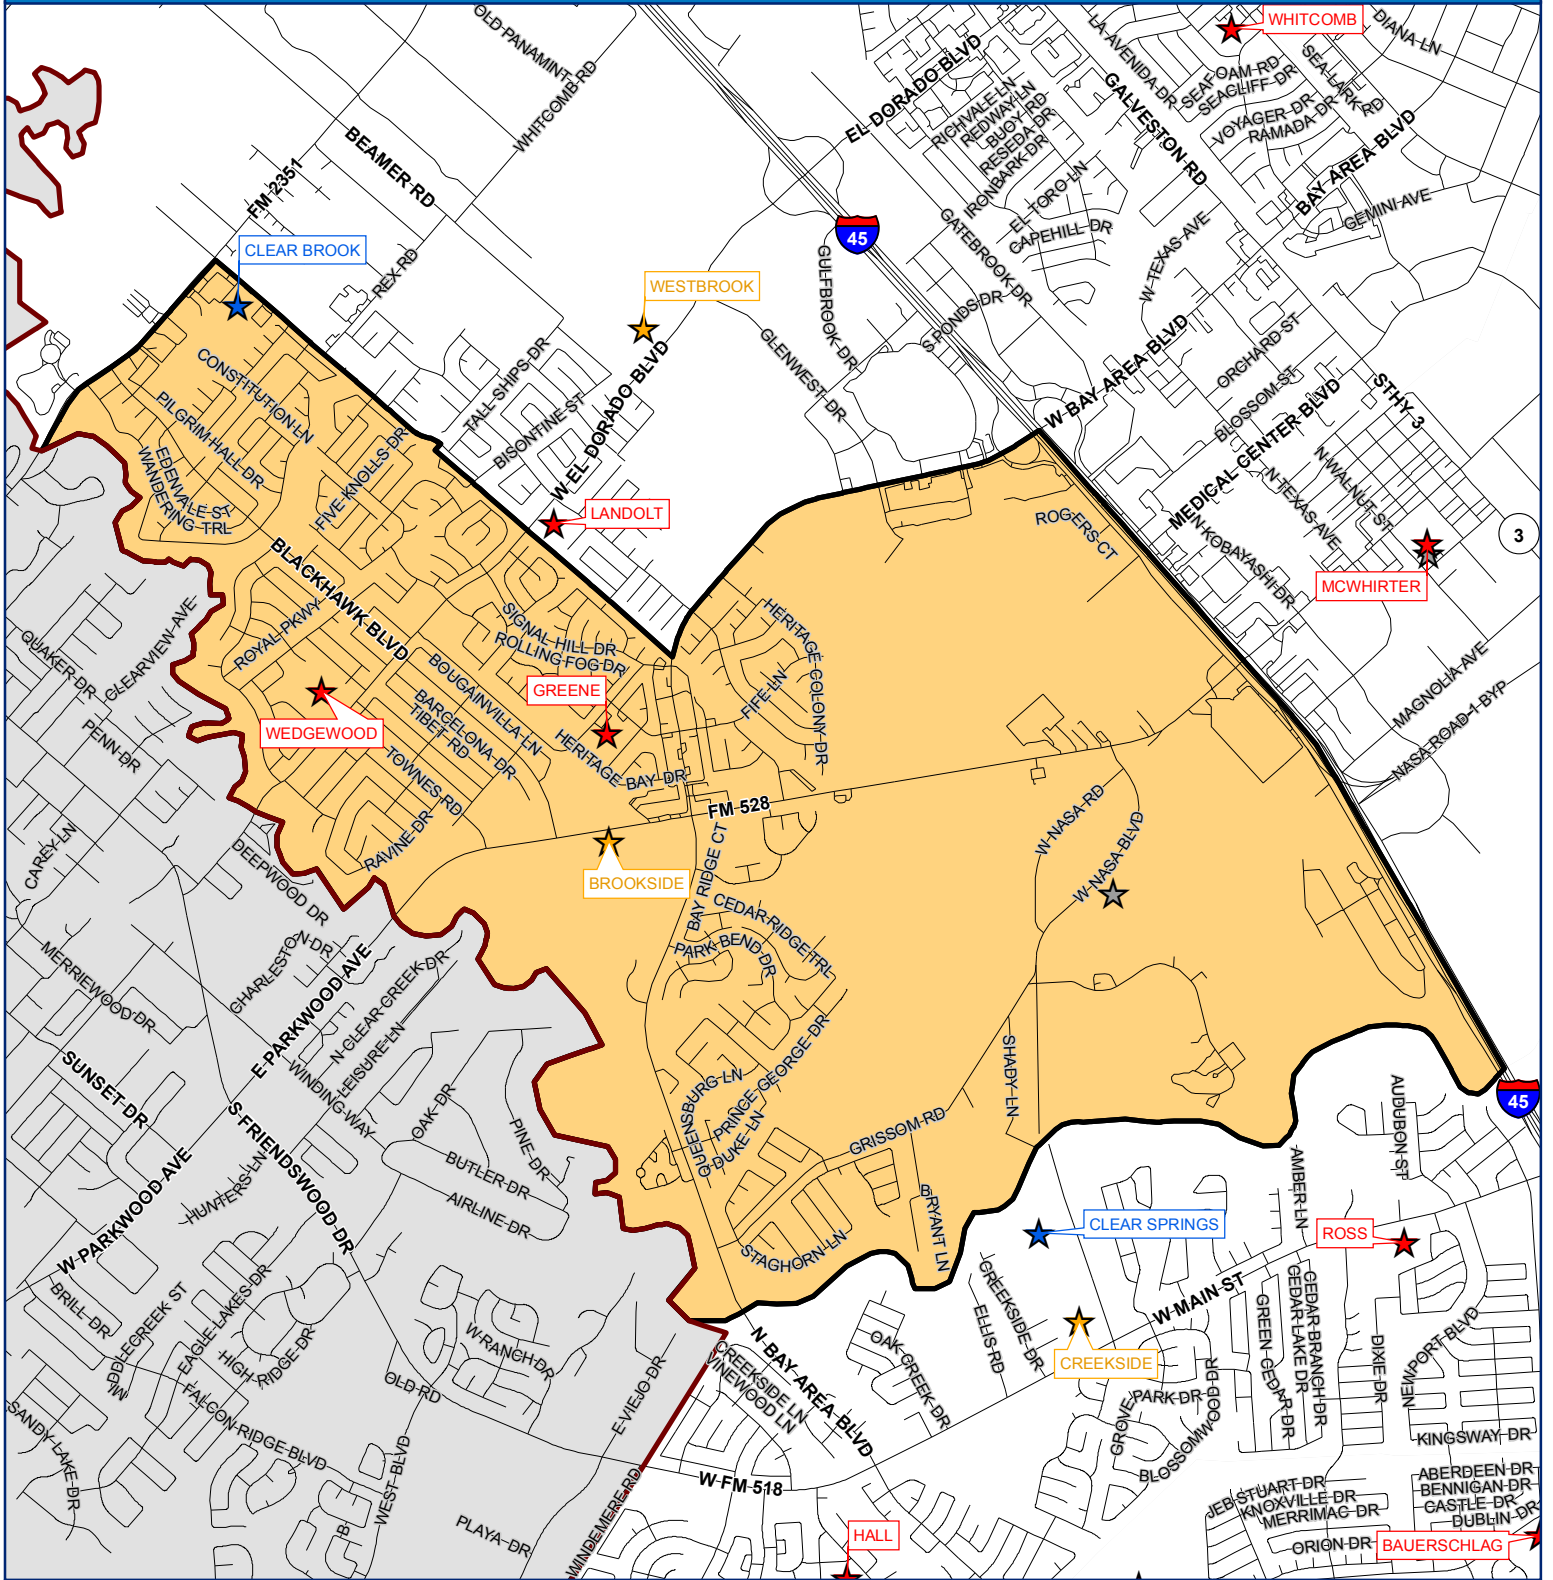

BROOKSIDE INTERMEDIATE

LEGEND

- ★ Elementary
- ★ Intermediate
- ★ High School
- ★ Alternative
- Intermediate Boundary
- ISD Boundary

0 0.225 0.45 0.9 Miles