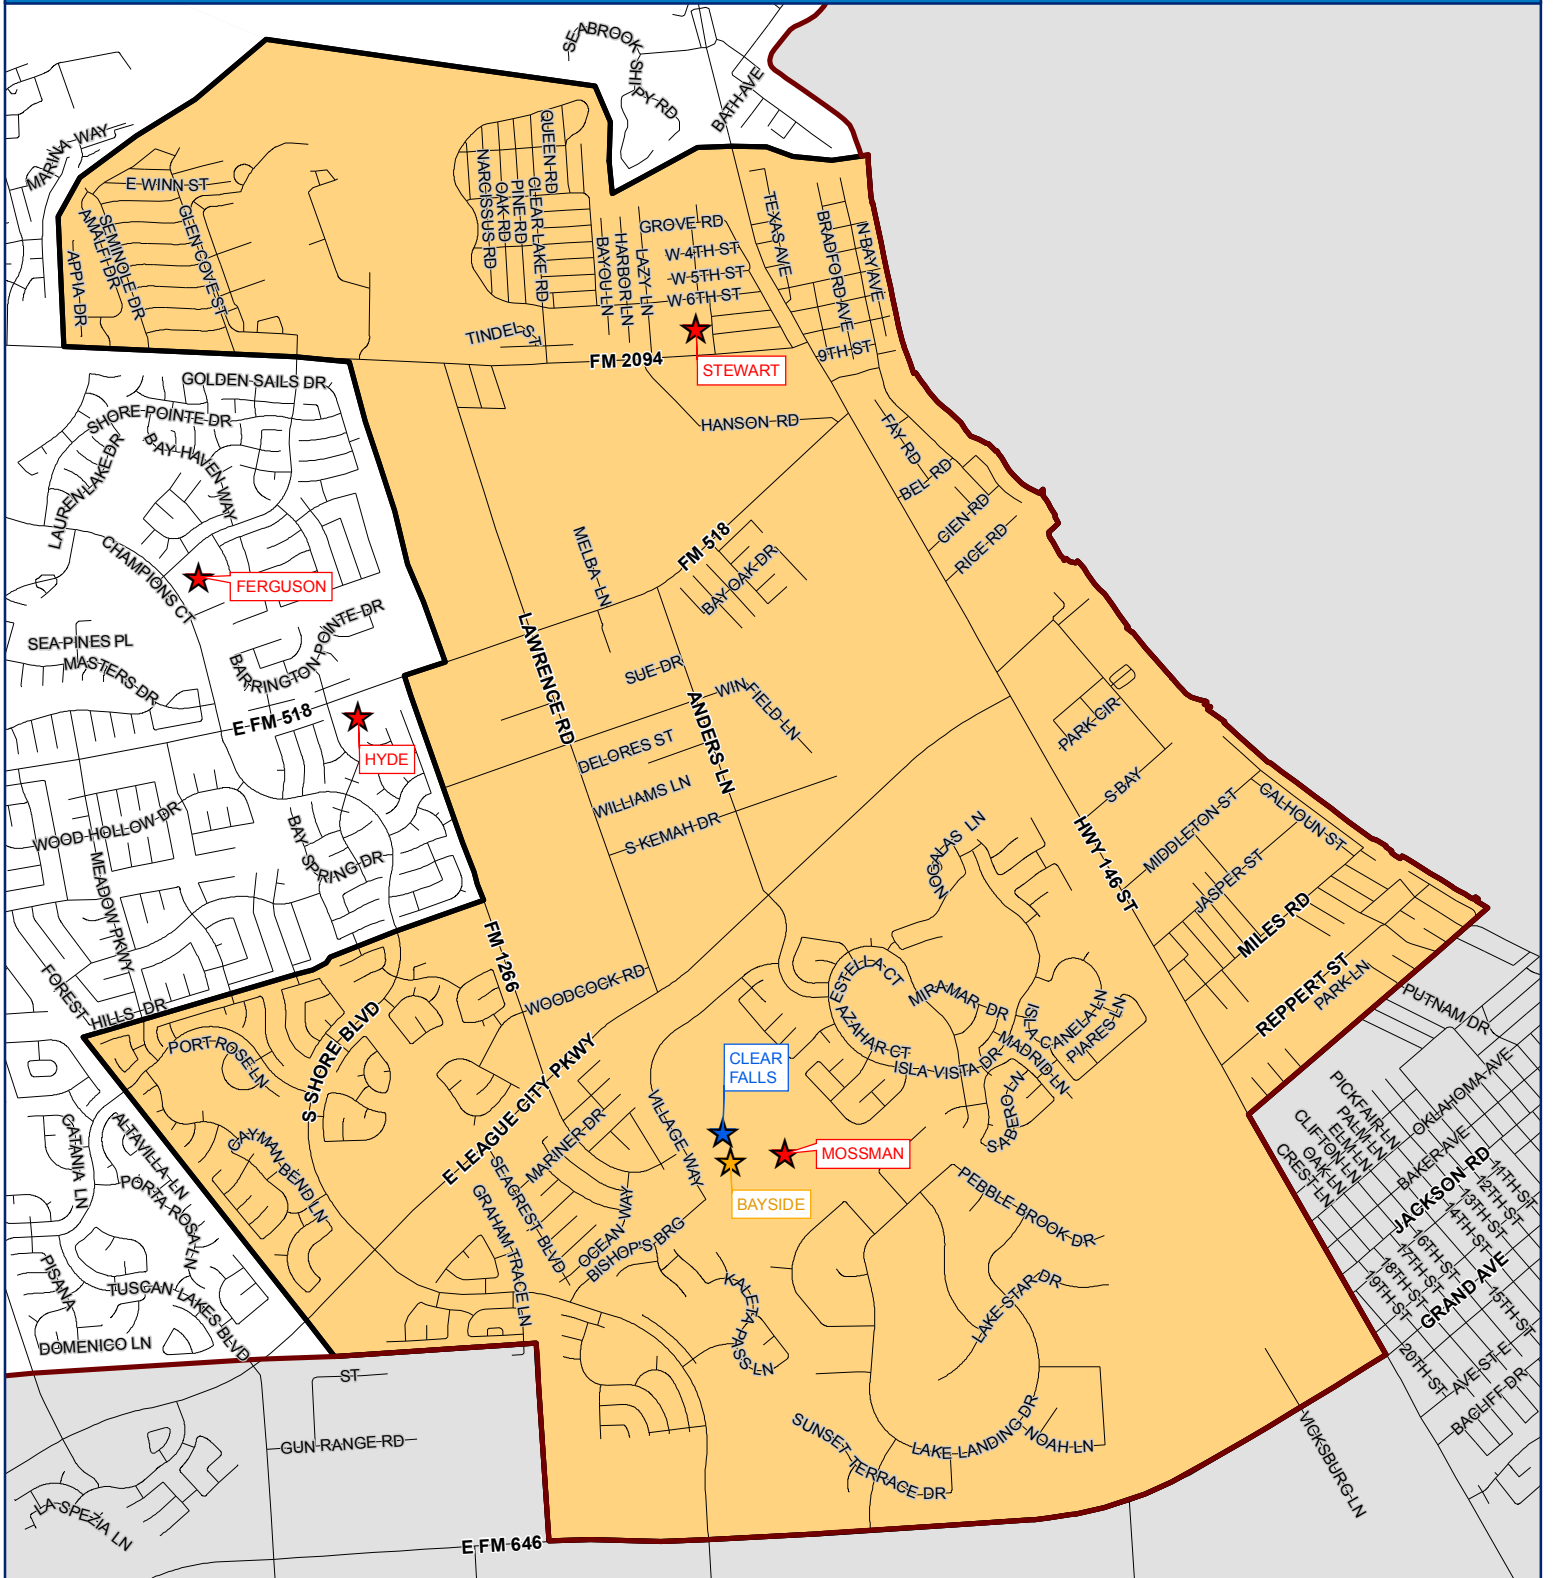

BAYSIDE INTERMEDIATE

LEGEND

- Elementary
- Intermediate
- High School
- Alternative
- Intermediate Boundary
- ISD Boundary

0 0.175 0.35 0.7 Miles