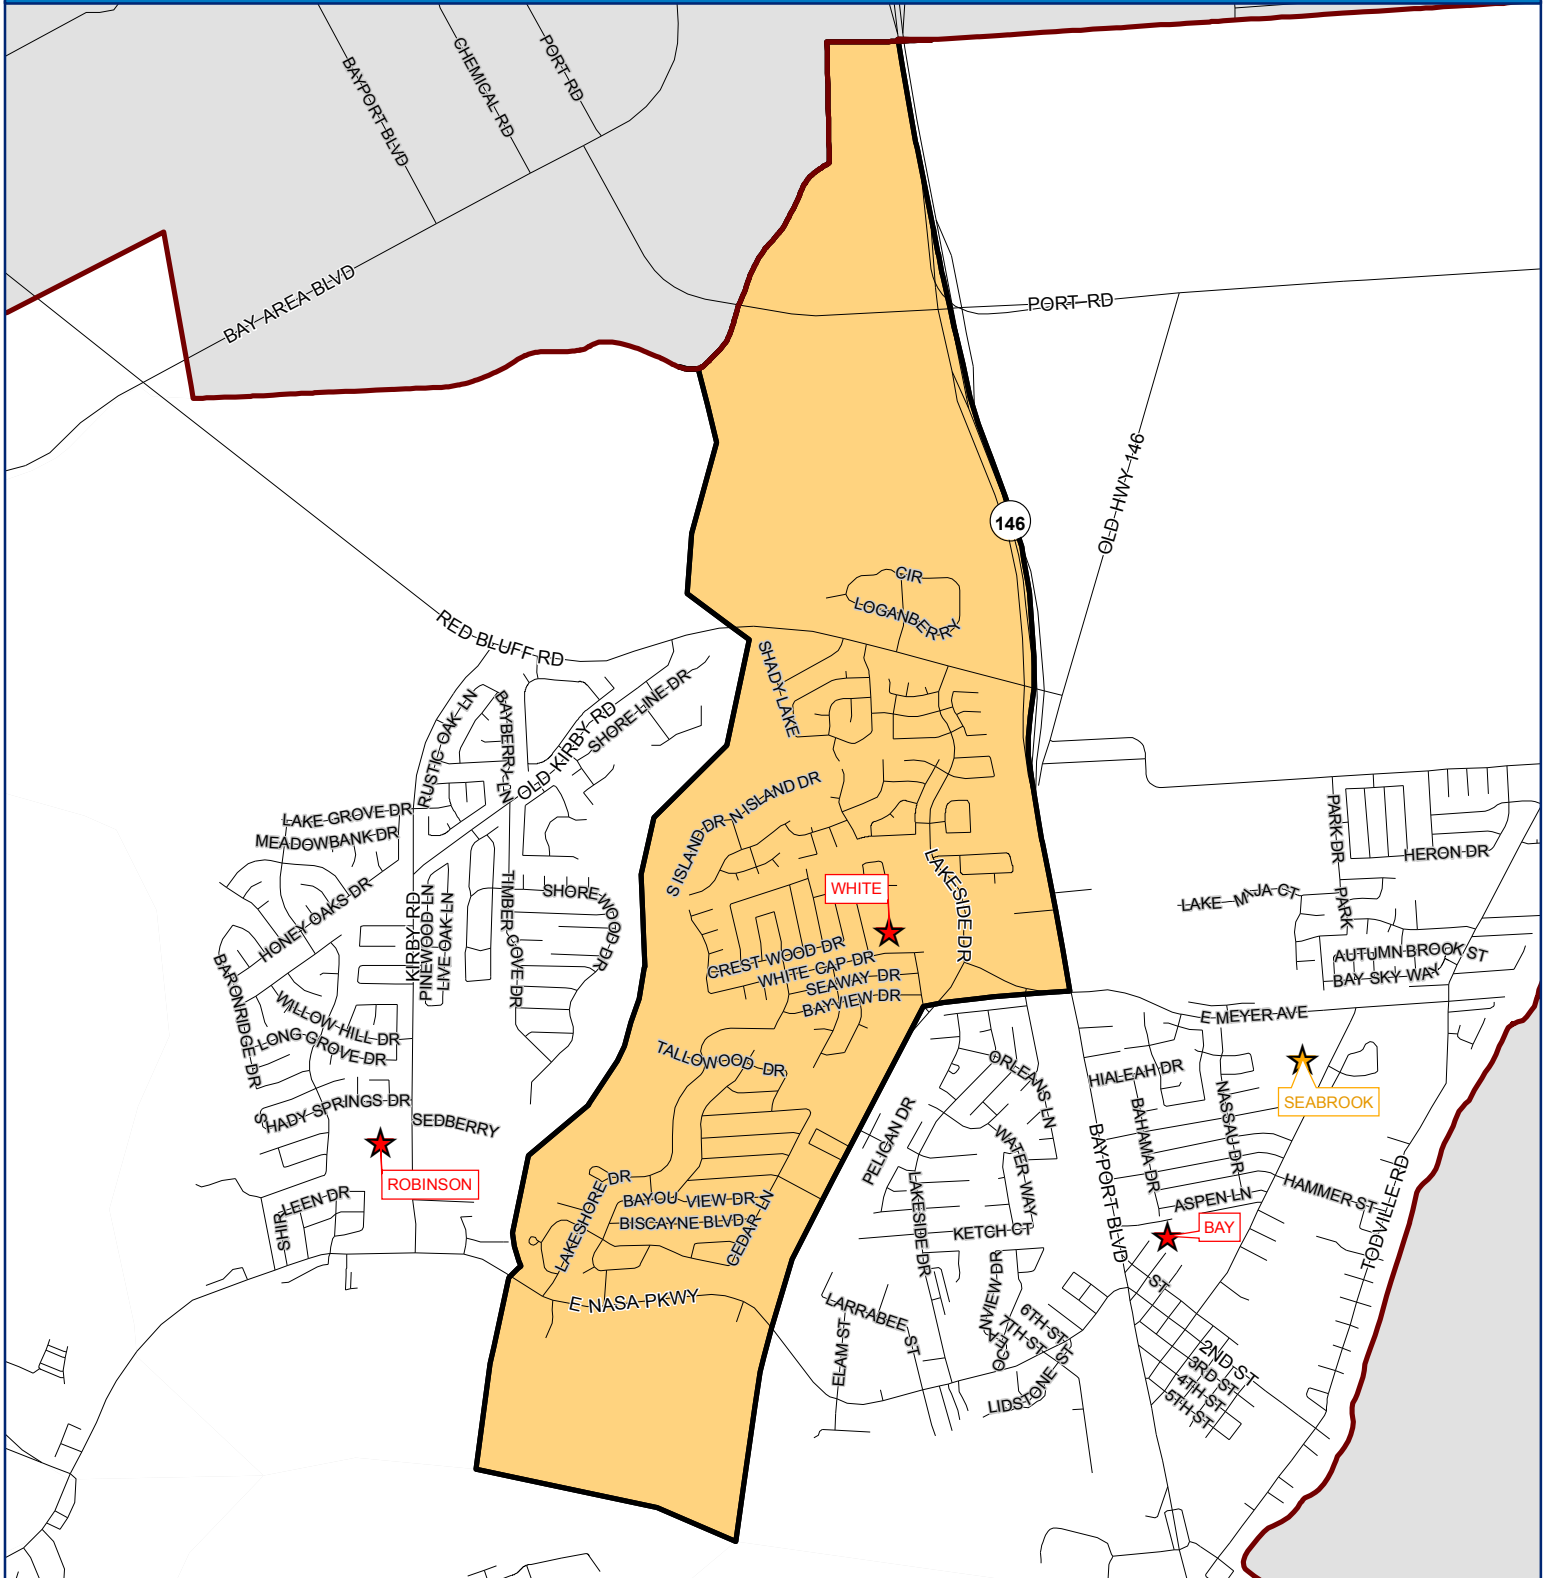

WHITE ELEMENTARY

LEGEND

- ★ Elementary
- ★ Intermediate
- ★ High School
- ★ Alternative
- Elementary Boundary
- ISD Boundary

0 0.175 0.35 0.7 Miles