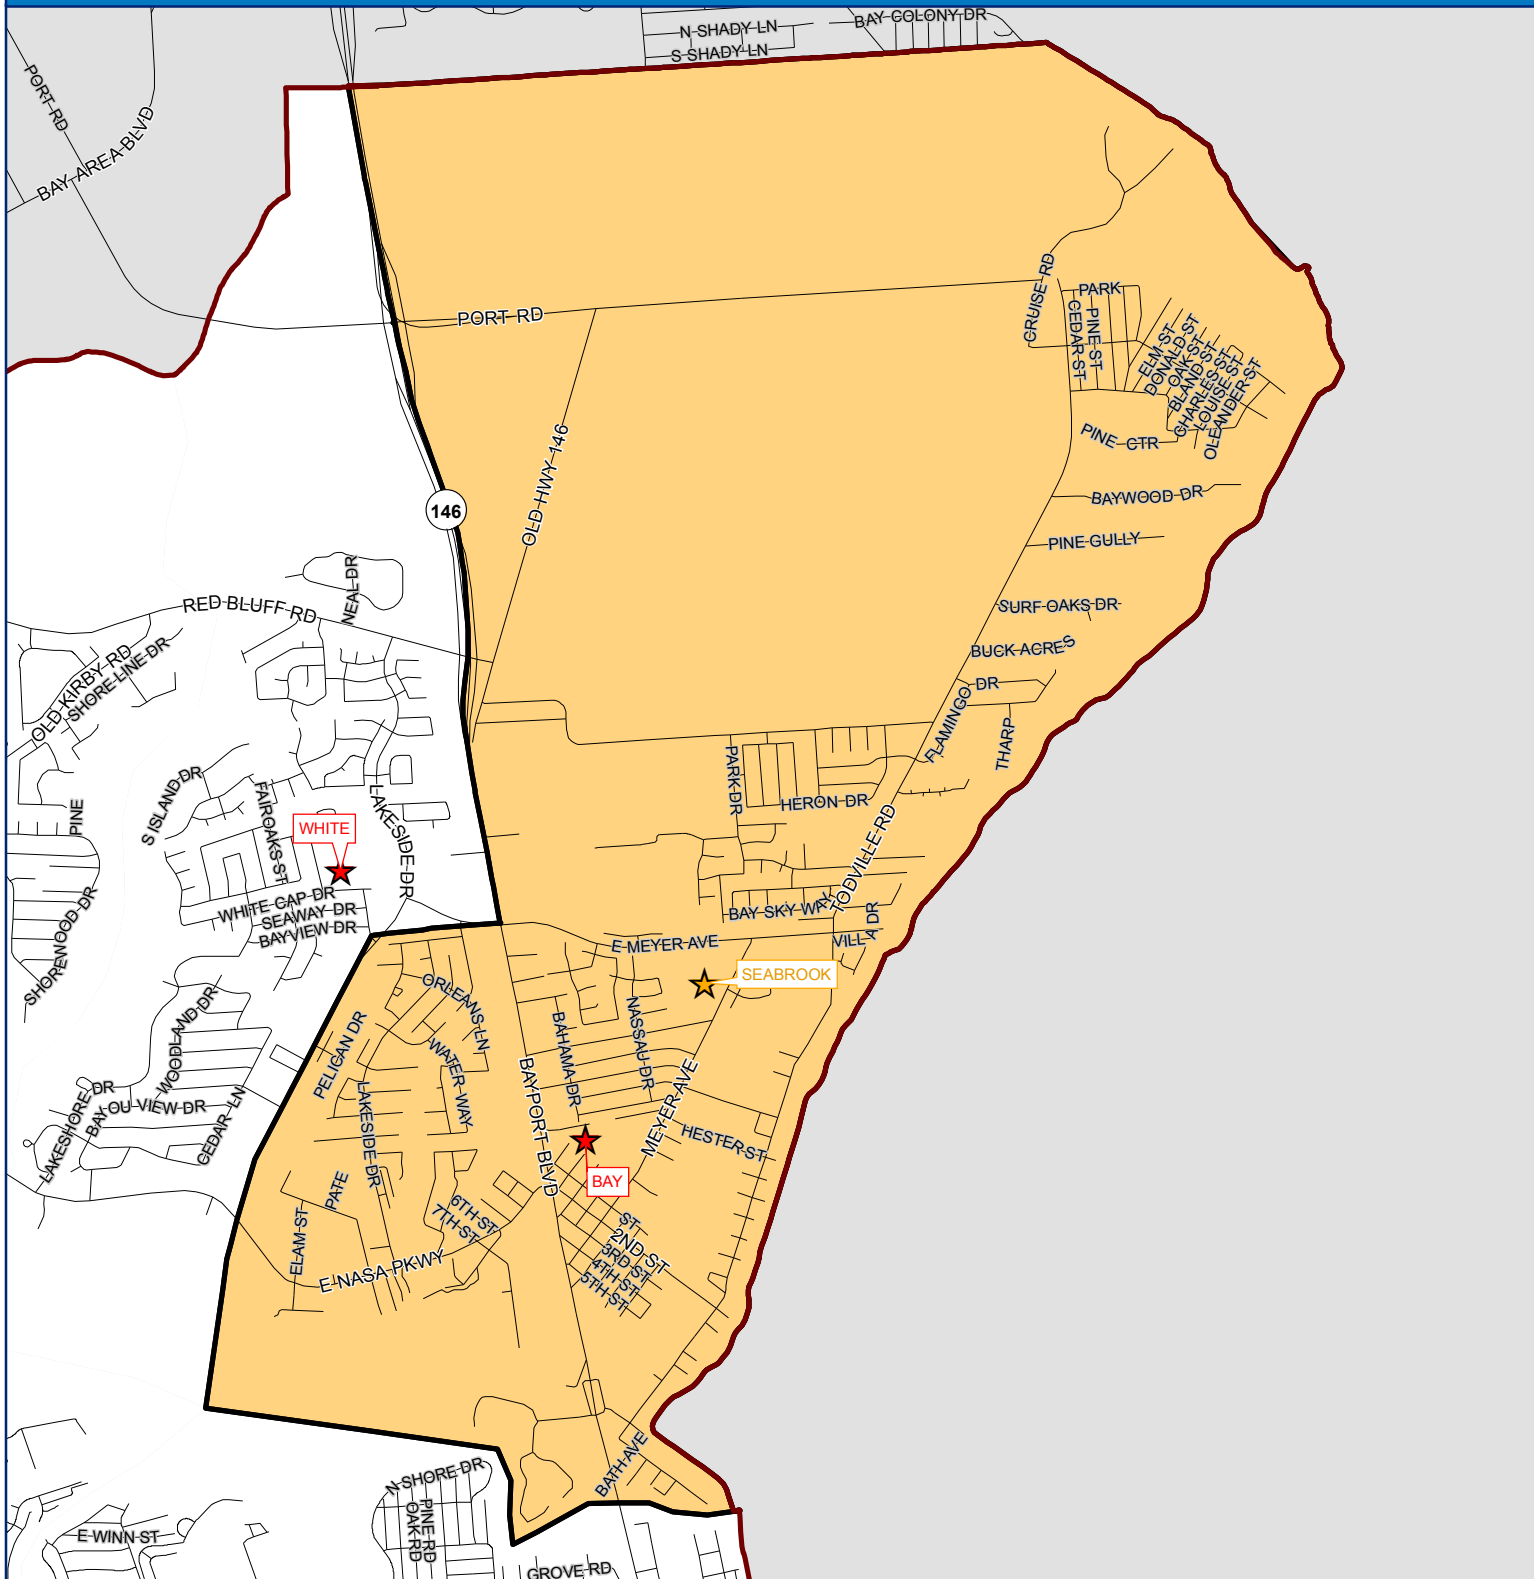

BAY ELEMENTARY

LEGEND

- ★ Elementary
- ★ Intermediate
- ★ High School
- ★ Alternative
- Elementary Boundary
- ISD Boundary

0 0.2 0.4 0.8 Miles