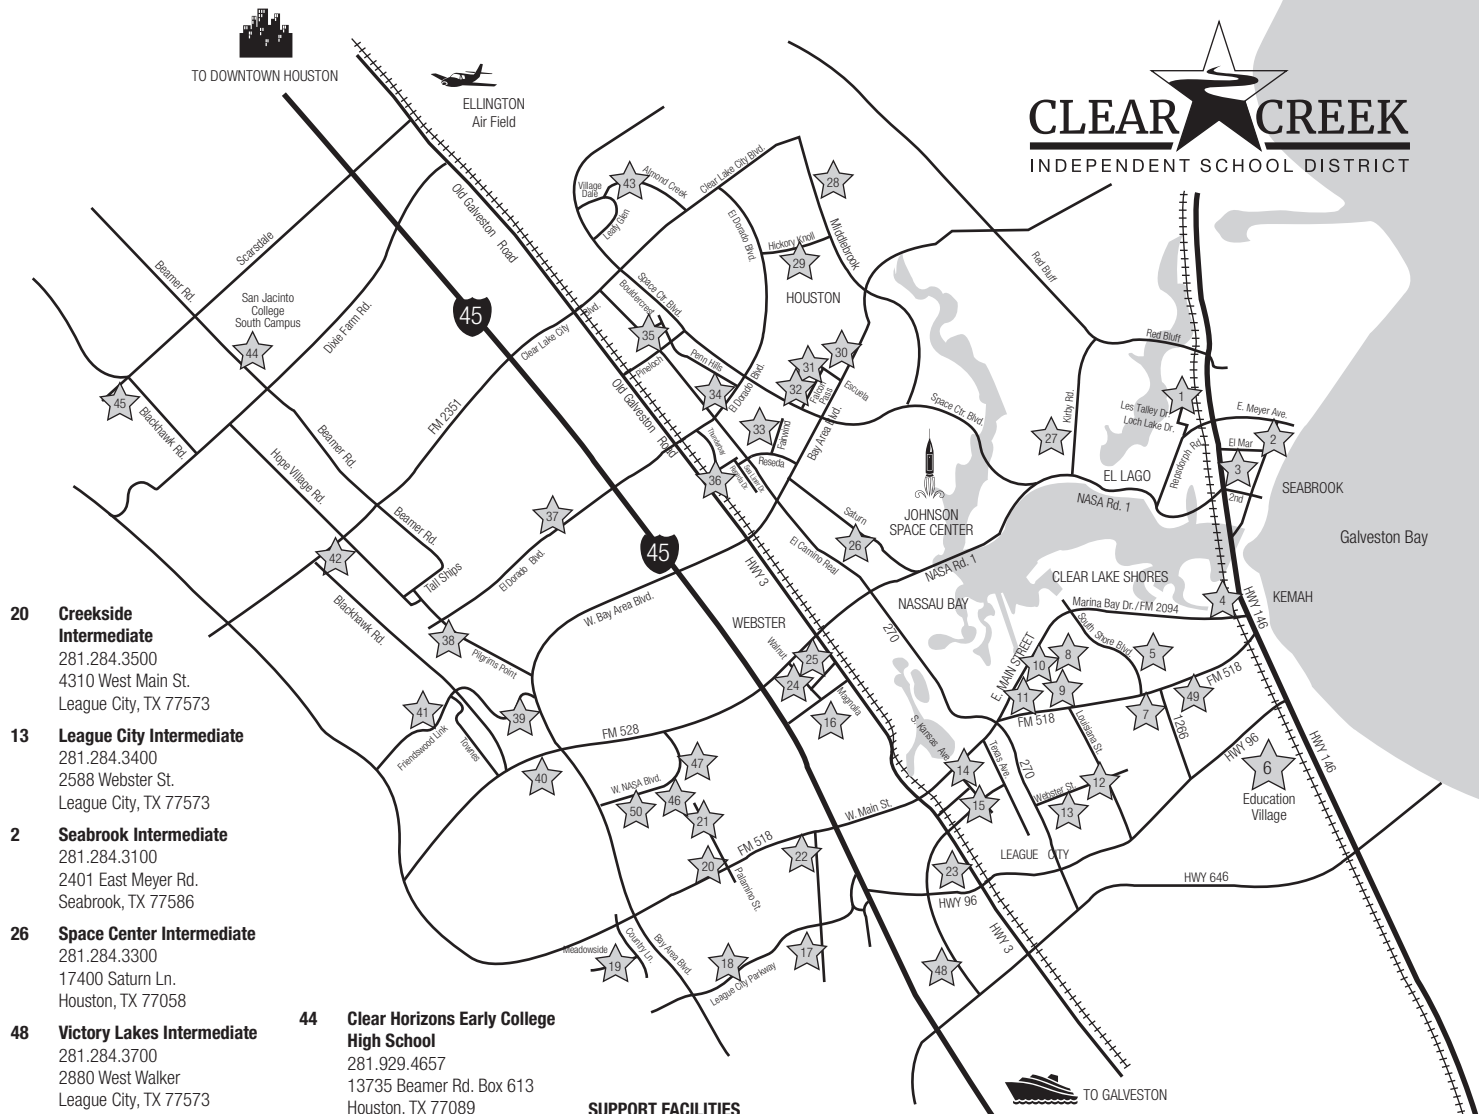

- **25 McWhirter Elementary**
  281.284.4800
  300 Pennsylvania
  Webster, TX 77598
- **43 North Pointe Elementary**
  281.284.5900
  3200 Almond Creek Dr.
  Houston, TX 77059
- **23 Parr Elementary**
  281.284.4100
  1315 Hwy 3 South
  League City, TX 77573
- **27 Robinson Elementary**
  281.284.6500
  451 Kirby Dr.
  Seabrook, TX 77586
- **22 Ross Elementary**
  281.284.4500
  2401 West Main St.
  League City, TX 77573
- **4 Stewart Elementary**
  281.284.4700
  330 FM 2094
  Kemah, TX 77565
- **35 Ward Elementary**
  281.284.5400
  1440 Bouldercrest
  Houston, TX 77062
- **45 Weber Elementary**
  281.284.6300
  11955 Blackhawk Blvd.
  Houston, TX 77089
- **41 Wedgewood Elementary**
  281.284.5700
  4000 Friendswood Link Rd.
  Friendswood, TX 77546
- **36 Whitcomb Elementary**
  281.284.4900
  900 Reseda
  Houston, TX 77062
- **1 Ed White Elementary**
  281.284.4300
  1708 Les Talley Dr.
  El Lago, TX 77586

INTERMEDIATE SCHOOLS

- **6 Bayside Intermediate**
  281.284.3000
  (See Education Village)
- **40 Brookside Intermediate**
  281.284.3600
  3535 East FM 528
  Friendswood, TX 77546
- **8 Clear Creek Intermediate**
  281.284.2300
  2451 East Main St.
  League City, TX 77573
- **34 Clear Lake Intermediate**
  281.284.3200
  15545 El Camino Real
  Houston, TX 77062

- **20 Creekside Intermediate**
  281.284.3500
  4310 West Main St.
  League City, TX 77573
- **13 League City Intermediate**
  281.284.3400
  2588 Webster St.
  League City, TX 77573
- **2 Seabrook Intermediate**
  281.284.3100
  2401 East Meyer Rd.
  Seabrook, TX 77586
- **26 Space Center Intermediate**
  281.284.3300
  17400 Saturn Ln.
  Houston, TX 77058
- **48 Victory Lakes Intermediate**
  281.284.3700
  2880 West Walker
  League City, TX 77573
- **37 Westbrook Intermediate**
  281.284.3800
  302 W. El Dorado Blvd.
  Friendswood, TX 77546

HIGH SCHOOLS

- **42 Clear Brook High School**
  281.284.2100
  4607 FM 2351
  Friendswood, TX 77546
- **9 Clear Creek High School**
  281.284.1700
  2305 East Main St.
  League City, TX 77573
- **6 Clear Falls High School**
  281.284.1100
  (See Education Village)

- **44 Clear Horizons Early College High School**
  281.929.4657
  13735 Beamer Rd. Box 613
  Houston, TX 77089

- **30 Clear Lake High School**
  281.284.1900
  2929 Bay Area Blvd.
  Houston, TX 77058
- **16 Clear Path Alternative School**
  281.284.1600
  1001 Magnolia Avenue
  Webster, TX 77598
- **21 Clear Springs High School**
  281.284.1300
  501 Palomino Ln.
  League City, TX 77573
- **24 Clear View High School**
  281.284.1500
  400 South Walnut
  Webster, TX 77598

SUPPORT FACILITIES

- **6 Education Village**
  281.284.1100
  4380 Village Way
  League City, TX 77573
- **10 Education Support Center**
  281-284-0000
  2425 E. Main Street
  League City, TX 77573
- **46 Central Support Facility**
  281-284-0300
  2145 W. NASA Blvd
  Webster, TX 77598
- **14 Technology Learning Center**
  281-284-0400
  330 S. Iowa
  League City, TX 77573

- **11 Veterans Memorial Stadium**
  2305 East Main St.
  League City, TX 77573
- **47 CCISD Challenger Columbia Stadium**
  1955 West NASA Blvd.
  Webster, TX 77598
- **49 East Agriculture Center**
  3255 Delesandri Ln.
  Kemah, TX 77565
- **50 West Agriculture Center**
  2155 West NASA Blvd.
  Webster, TX 77598

For more information, visit www.ccisd.net or call 281-284-0000