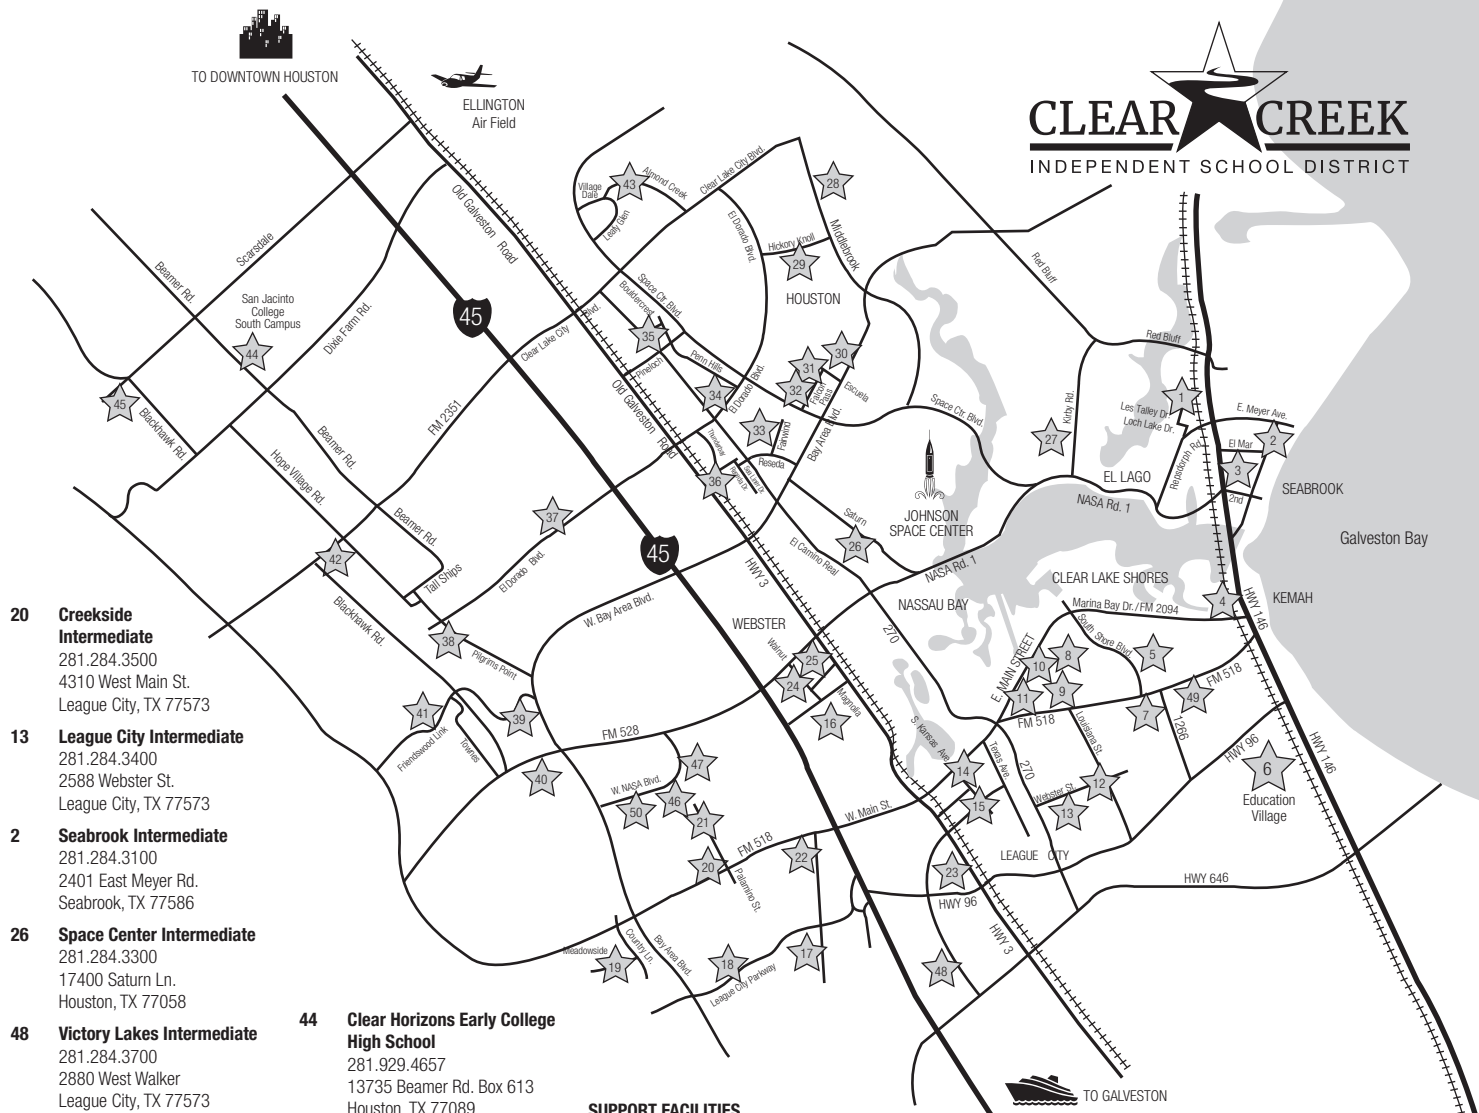

1. 25 **McWhirter Elementary**
     281.284.4800
     300 Pennsylvania
     Webster, TX 77598
   - 43 **North Pointe Elementary**
     281.284.5900
     3200 Almond Creek Dr.
     Houston, TX 77059
   - 23 **Parr Elementary**
     281.284.4100
     1315 Hwy 3 South
     League City, TX 77573
   - 27 **Robinson Elementary**
     281.284.6500
     451 Kirby Dr.
     Seabrook, TX 77586
   - 22 **Ross Elementary**
     281.284.4500
     2401 West Main St.
     League City, TX 77573
   - 4 **Stewart Elementary**
     281.284.4700
     330 FM 2094
     Kemah, TX 77565
   - 35 **Ward Elementary**
     281.284.5400
     1440 Bouldercrest
     Houston, TX 77062
   - 45 **Weber Elementary**
     281.284.6300
     11955 Blackhawk Blvd.
     Houston, TX 77089
   - 41 **Wedgewood Elementary**
     281.284.5700
     4000 Friendswood Link Rd.
     Friendswood, TX 77546
   - 36 **Whitcomb Elementary**
     281.284.4900
     900 Reseda
     Houston, TX 77062
   - 1 **Ed White Elementary**
     281.284.4300
     1708 Les Talley Dr.
     El Lago, TX 77586
2. **INTERMEDIATE SCHOOLS**
3. 6 **Bayside Intermediate**
     281.284.3000
     (See Education Village)
   - 40 **Brookside Intermediate**
     281.284.3600
     3535 East FM 528
     Friendswood, TX 77546
   - 8 **Clear Creek Intermediate**
     281.284.2300
     2451 East Main St.
     League City, TX 77573
   - 34 **Clear Lake Intermediate**
     281.284.3200
     15545 El Camino Real
     Houston, TX 77062

- 20 **Creekside Intermediate**
  281.284.3500
  4310 West Main St.
  League City, TX 77573
- 13 **League City Intermediate**
  281.284.3400
  2588 Webster St.
  League City, TX 77573
- 2 **Seabrook Intermediate**
  281.284.3100
  2401 East Meyer Rd.
  Seabrook, TX 77586
- 26 **Space Center Intermediate**
  281.284.3300
  17400 Saturn Ln.
  Houston, TX 77058
- 48 **Victory Lakes Intermediate**
  281.284.3700
  2880 West Walker
  League City, TX 77573

- 37 **Westbrook Intermediate**
  281.284.3800
  302 W. El Dorado Blvd.
  Friendswood, TX 77546

1. **HIGH SCHOOLS**
2. 42 **Clear Brook High School**
     281.284.2100
     4607 FM 2351
     Friendswood, TX 77546
   - 9 **Clear Creek High School**
     281.284.1700
     2305 East Main St.
     League City, TX 77573
   - 6 **Clear Falls High School**
     281.284.1100
     (See Education Village)

- 44 **Clear Horizons Early College High School**
  281.929.4657
  13735 Beamer Rd. Box 613
  Houston, TX 77089
- 30 **Clear Lake High School**
  281.284.1900
  2929 Bay Area Blvd.
  Houston, TX 77058
- 16 **Clear Path Alternative School**
  281.284.1600
  1001 Magnolia Avenue
  Webster, TX 77598
- 21 **Clear Springs High School**
  281.284.1300
  501 Palomino Ln.
  League City, TX 77573
- 24 **Clear View High School**
  281.284.1500
  400 South Walnut
  Webster, TX 77598

SUPPORT FACILITIES

- 6 **Education Village**
  281.284.1100
  4380 Village Way
  League City, TX 77573
- 10 **Education Support Center**
  281-284-0000
  2425 E. Main Street
  League City, TX 77573
- 46 **Central Support Facility**
  281-284-0300
  2145 W. NASA Blvd
  Webster, TX 77598
- 14 **Technology Learning Center**
  281-284-0400
  330 S. Iowa
  League City, TX 77573

- 11 **Veterans Memorial Stadium**
  2305 East Main St.
  League City, TX 77573
- 47 **CCISD Challenger Columbia Stadium**
  1955 West NASA Blvd.
  Webster, TX 77598
- 49 **East Agriculture Center**
  3255 Delesandri Ln.
  Kemah, TX 77565
- 50 **West Agriculture Center**
  2155 West NASA Blvd.
  Webster, TX 77598