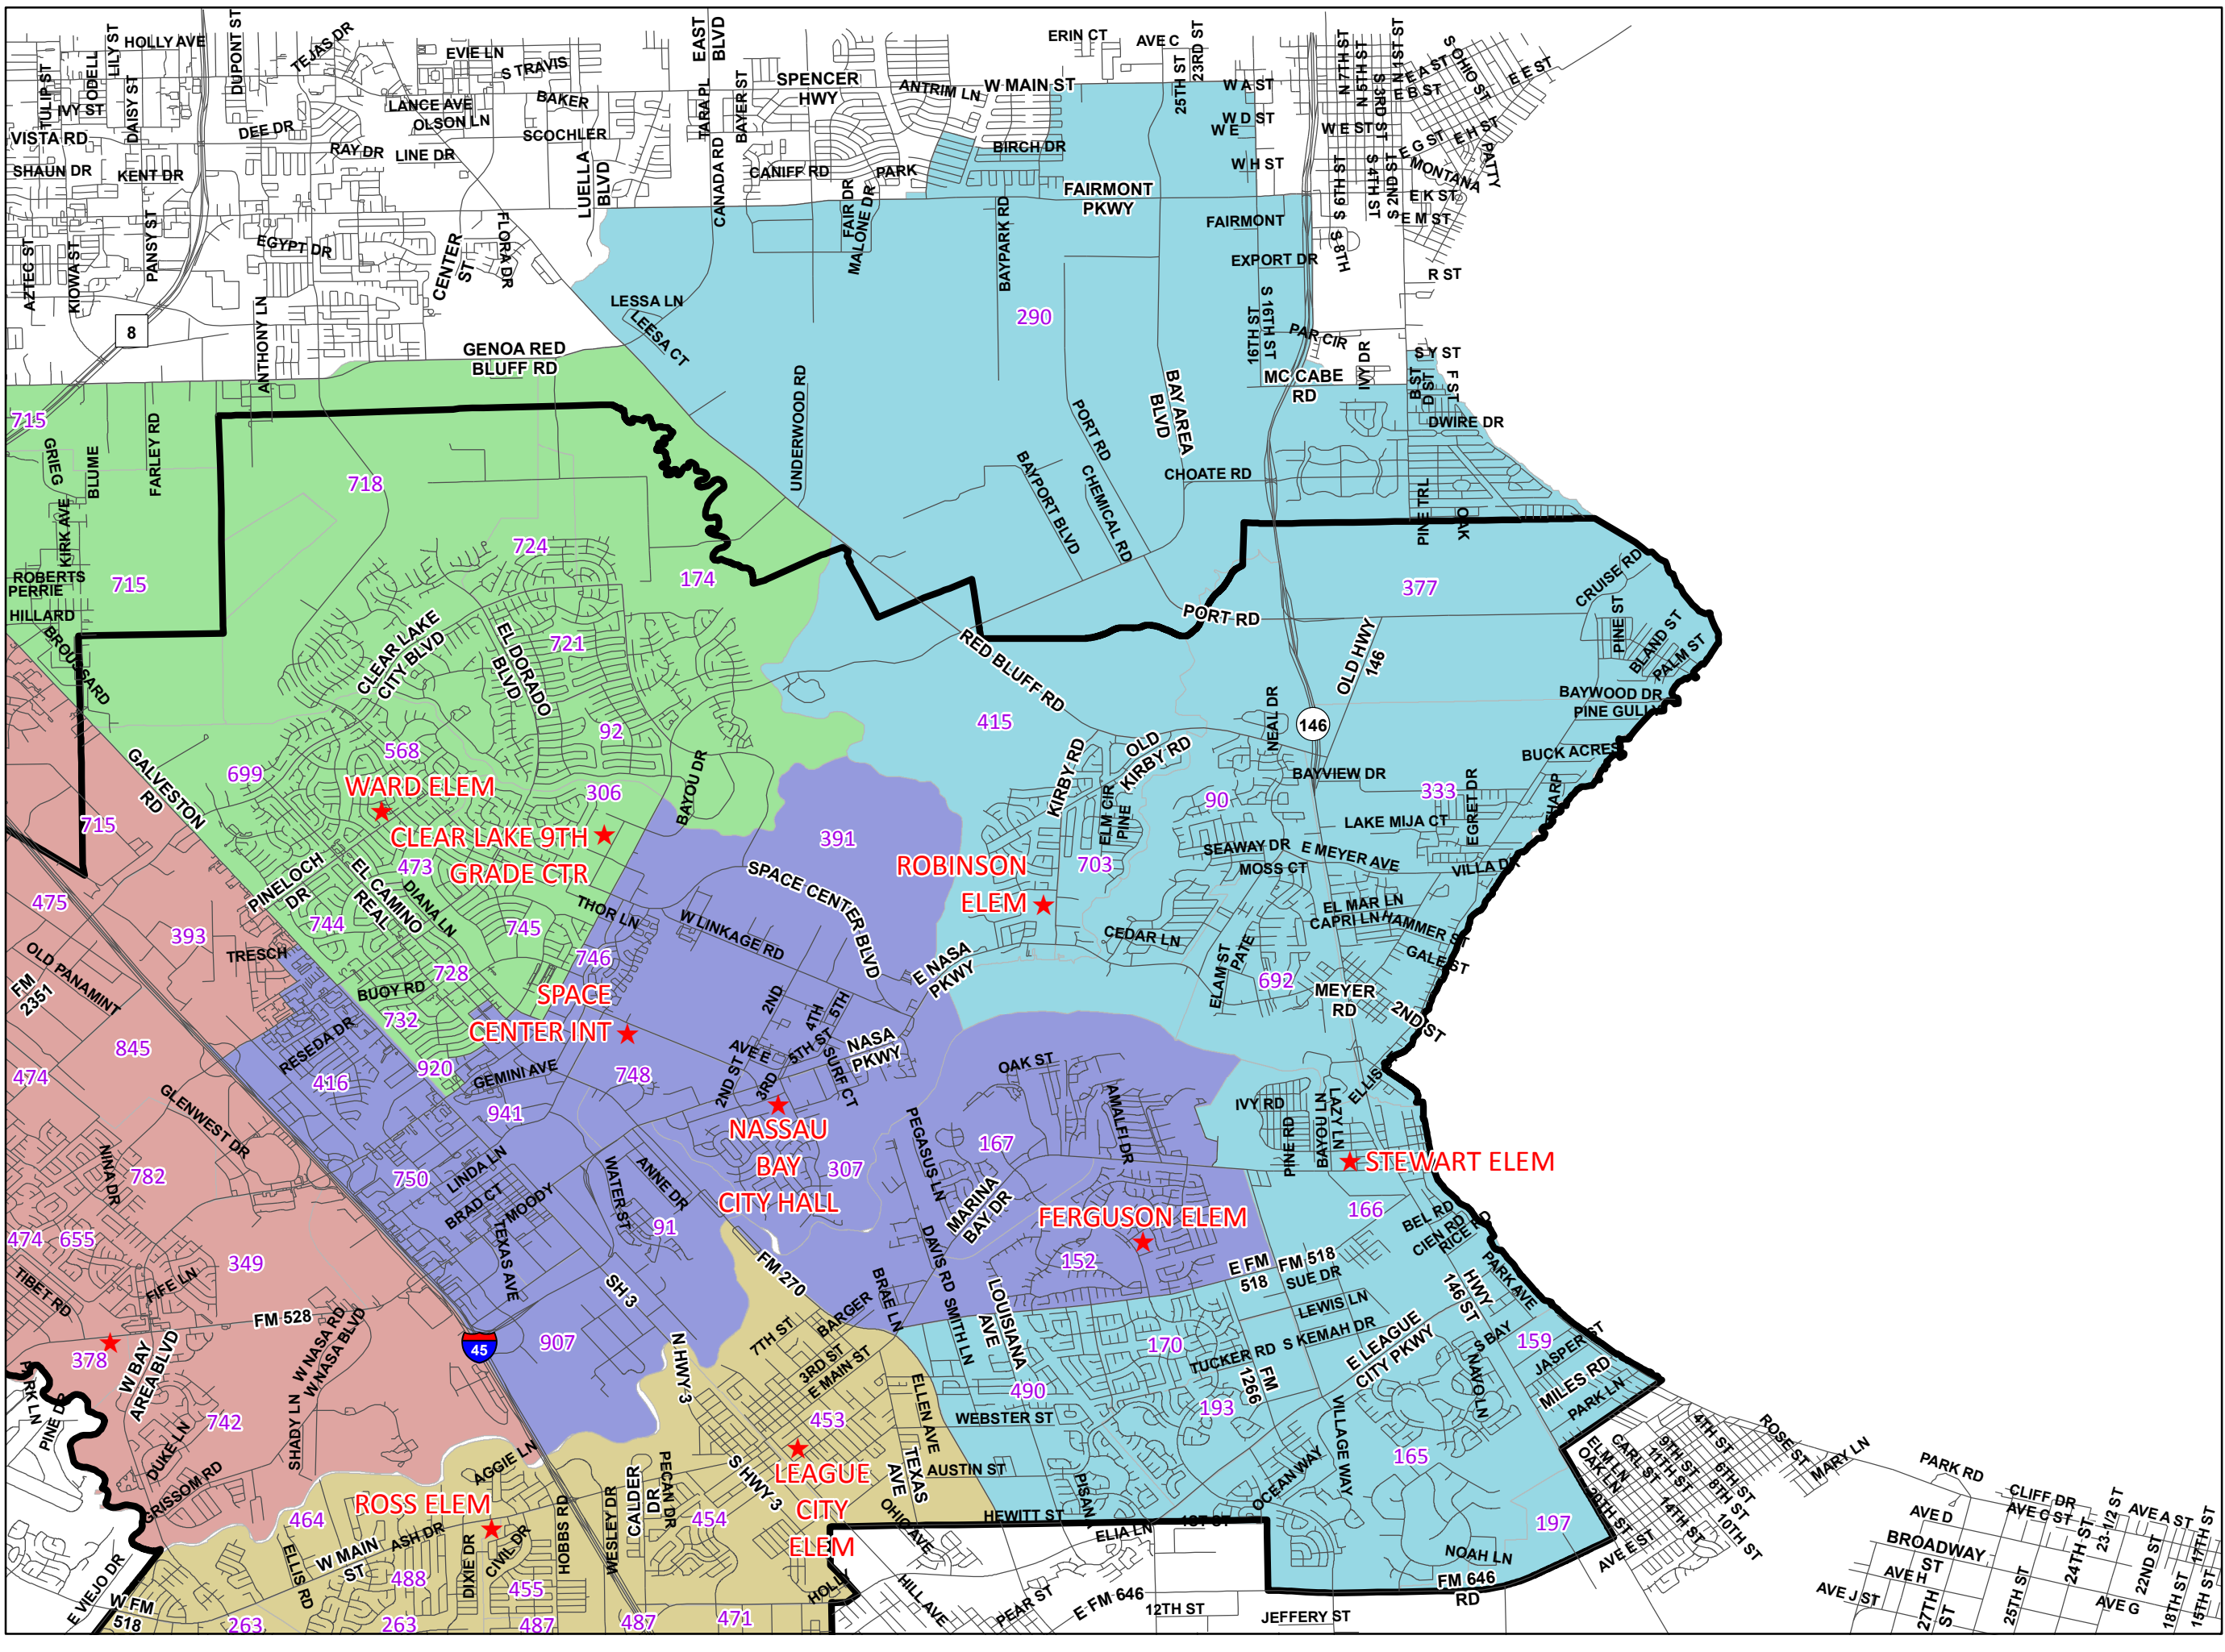

CLEAR CREEK ISD
VOTING PRECINCTS
AND
POLLING PLACES

DISTRICT 1
= Voting Precinct

★ POLLINGPLACE

Roads
— Roads

DISTRICTS

- DISTRICT 1
- DISTRICT 2
- DISTRICT 3
- DISTRICT 4
- DISTRICT 5

TEMPLETON
DEMOGRAPHICS

N

0 0.45 0.9 1.8 Miles